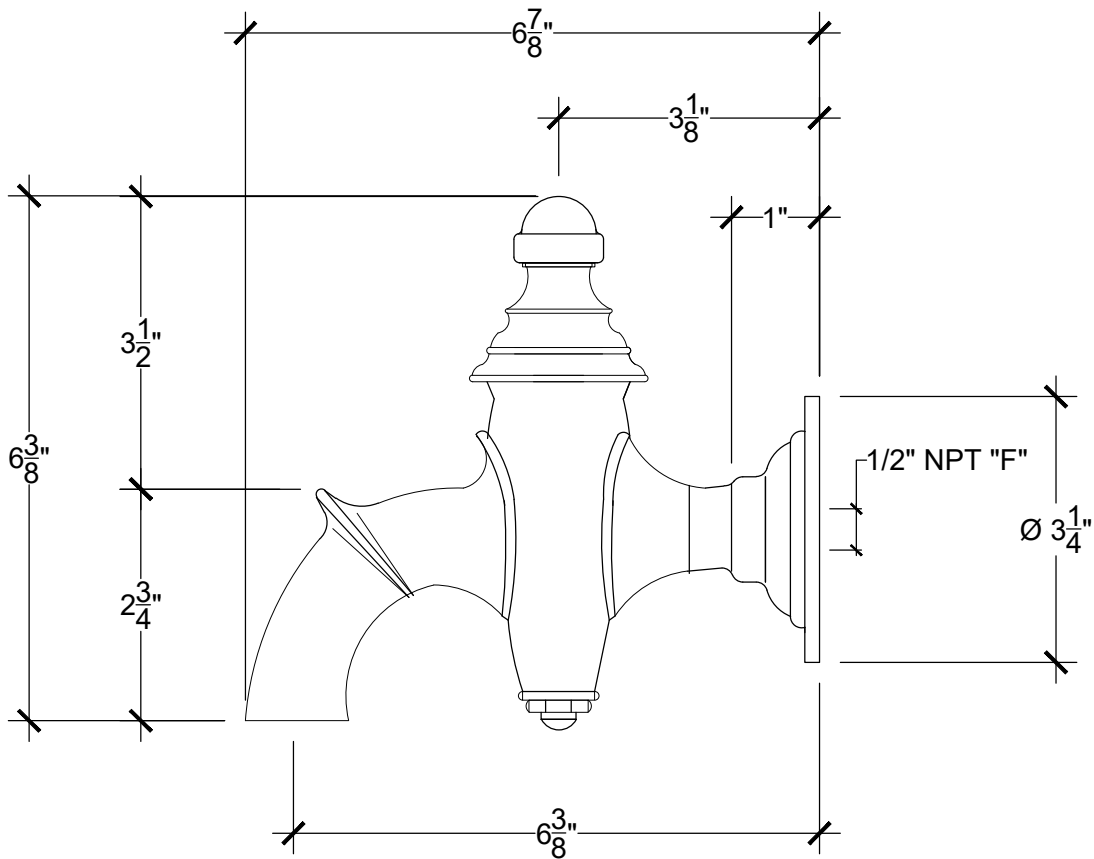

LOUIS

Wall mounted spout - 1/2" NPT

Montage mural - Bec verseur Louis - 1/2" NPT

Ref # 10006100

Copyright © Compas 2010 www.compassstone.com

 COMPAS™