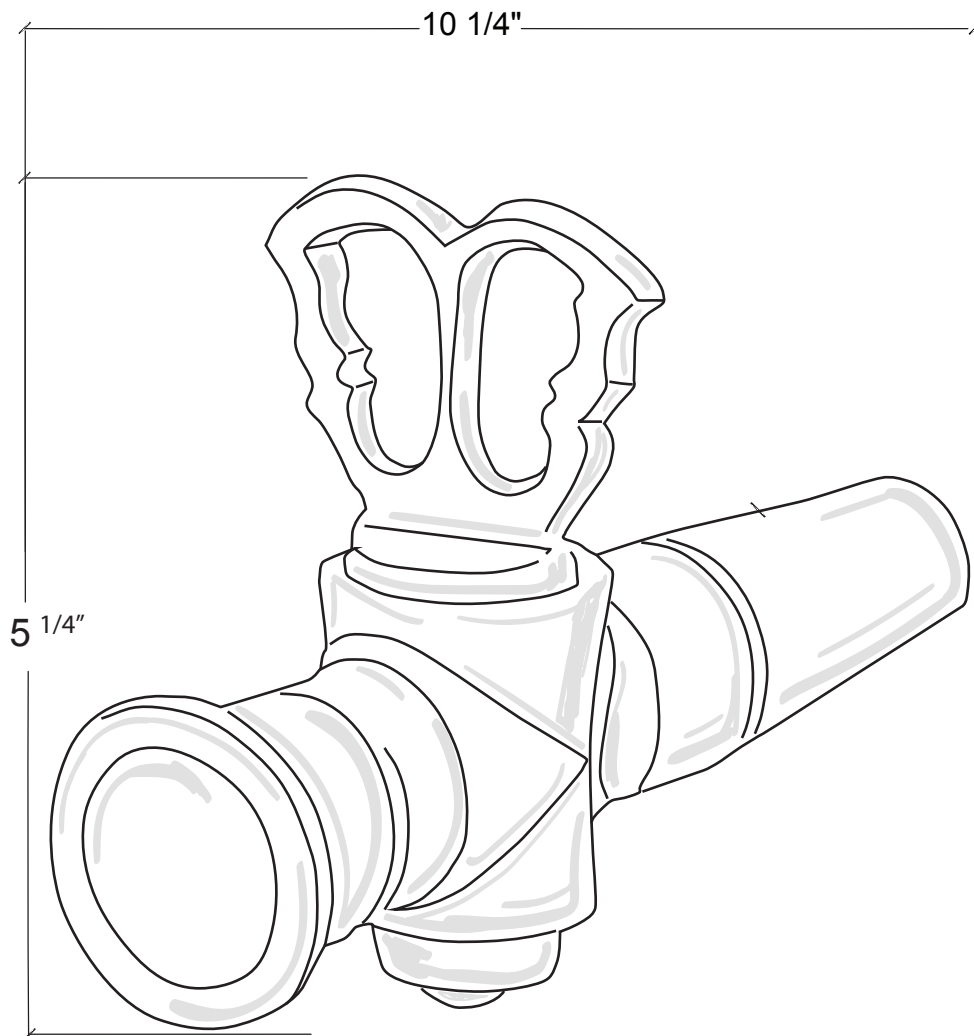

LOUIS CANON

Custom Louis Canon Wall Mounted Spout

Montage mural - Bec verseur "Louis Canon" customisé

Ref #: 99006700

Decorative (Fixed) Handle

Connection: Female $\frac{3}{4}$ " NPT Metric available.

Copyright © Compas 2020 www.compassstone.com