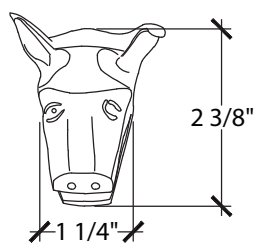

## LOUP GAROU

Loup Garou Wall Mounted Spout

Style # 99006705

Connection: Female  $\frac{3}{4}$ " NPT Metric available

Copyright © Compas 2010 www.compassstone.com