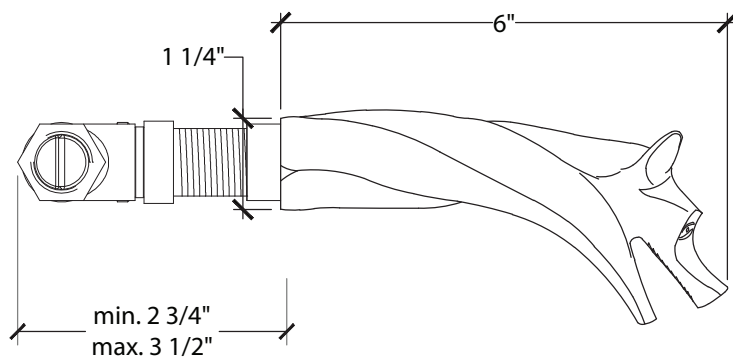

## LOUP GAROU

Loup Garou Wall Mounted Spout

Style # 99006705

Connection: Female  $\frac{3}{4}$ " NPT Metric available

Copyright © Compas 2010 www.compassstone.com