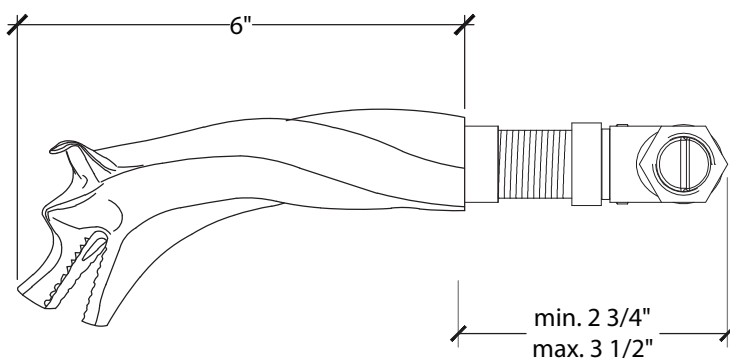

## LOUP GAROU

Loup Garou Wall Mounted Spout

Style # 99006705

Connection: Female  $\frac{3}{4}$ " NPT Metric available

Copyright © Compas 2010 www.compassstone.com