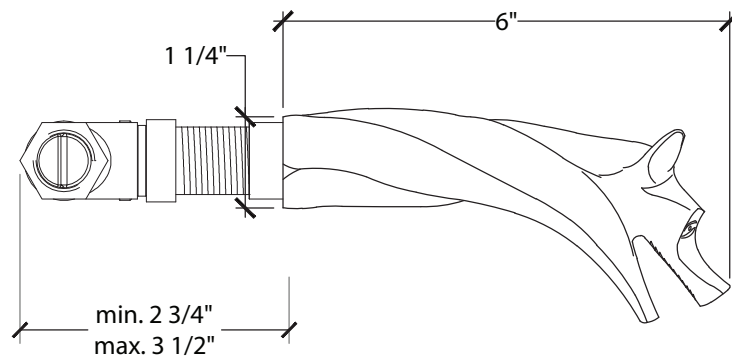

# LOUP GAROU

Loup Garou Wall Mounted Spout

Montage mural - Bec verseur "Loup Garou" customisé

Style # 99006705

Connection: Female  $\frac{3}{4}$ " NPT Metric available

Copyright © Compas 2010 www.compasstone.com