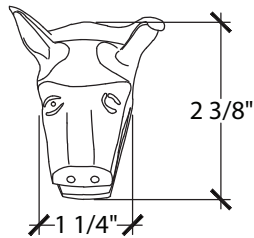

# LOUP GAROU

Loup Garou Wall Mounted Spout

Montage mural - Bec verseur "Loup Garou" customisé

Style # 99006705

Connection: Female  $\frac{3}{4}$ " NPT Metric available

Copyright © Compas 2010 www.compasstone.com