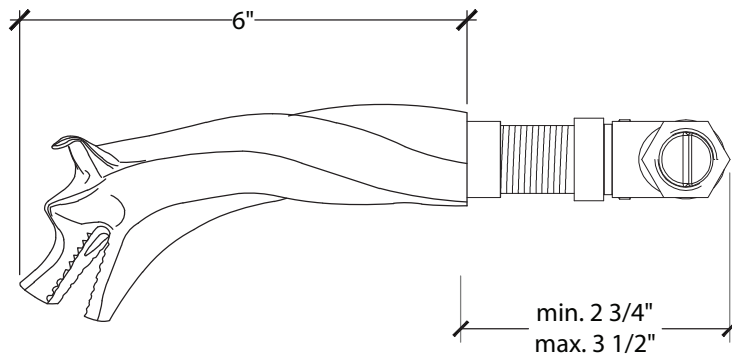

# LOUP GAROU

Loup Garou Wall Mounted Spout

Montage mural - Bec verseur "Loup Garou" customisé

Style # 99006705

Connection: Female  $\frac{3}{4}$ " NPT Metric available

Copyright © Compas 2010 www.compasstone.com