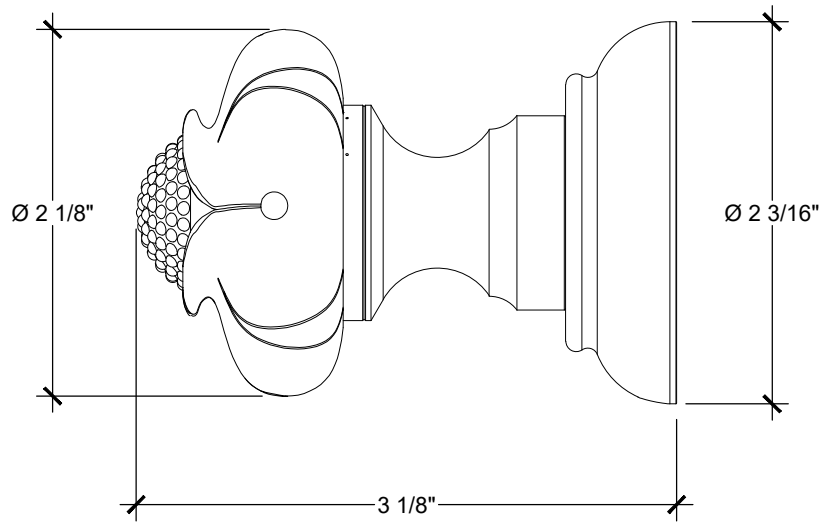

LOTUS

Wall Mounted Lotus Robe Hook

Style# 01402507

Copyright © Compas 2010 www.compassstone.com