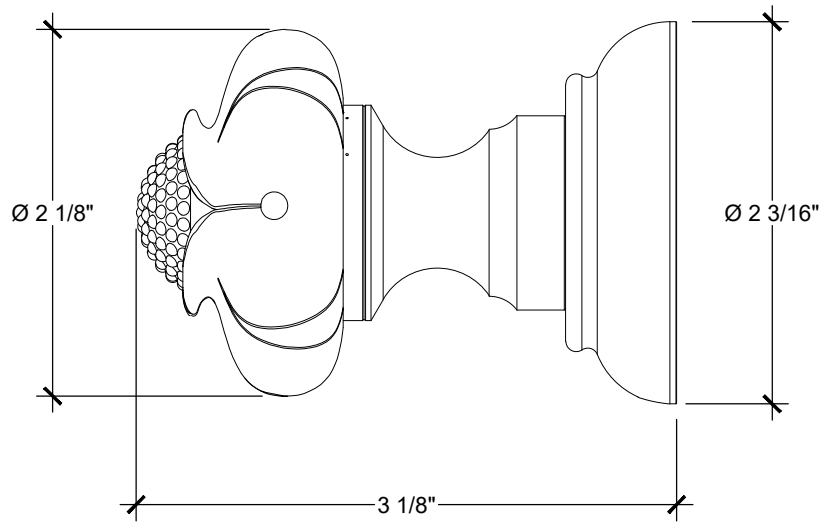

# LOTUS

Wall Mounted Lotus Robe Hook  
Montage mural - Porte peignoir Lotus

Style# 01402507

Copyright © Compas 2010 www.compassstone.com

 COMPAS™