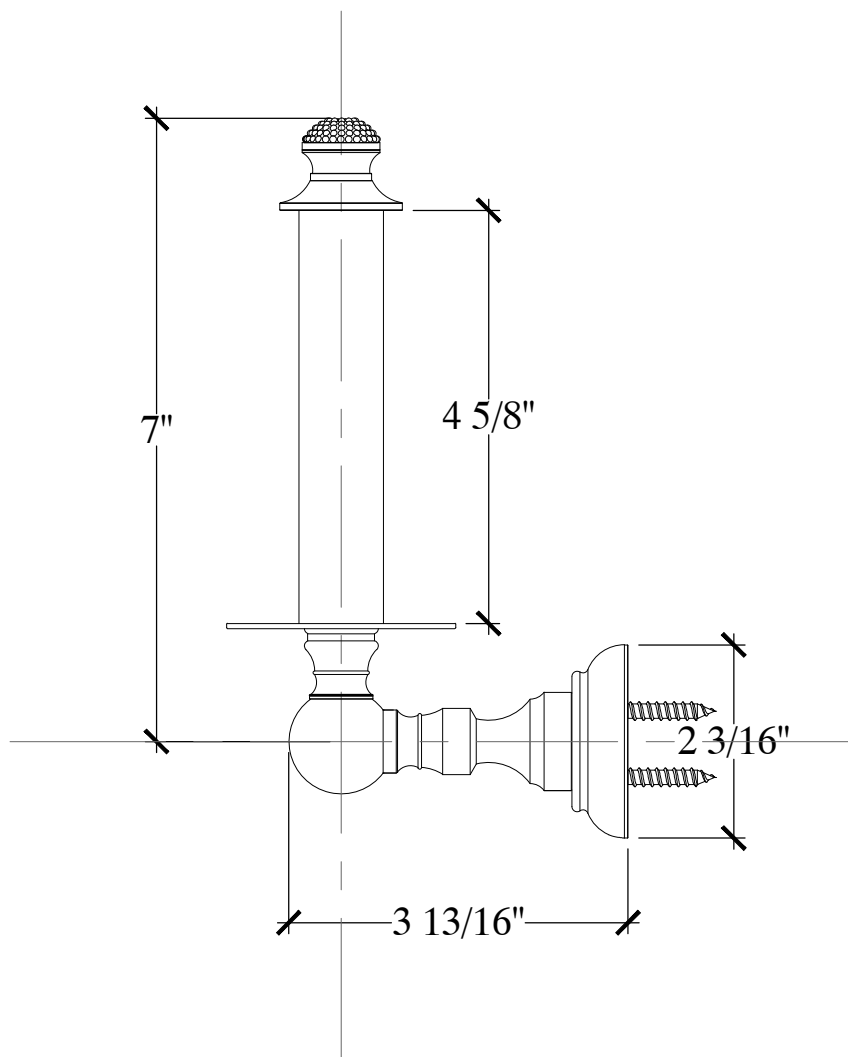

LOTUS

Vertical Toilet Paper Holder
Porte papier toilette vertical Lotus
Ref # 01402570

Copyright © Compas 2010 www.compassstone.com

COMPAS