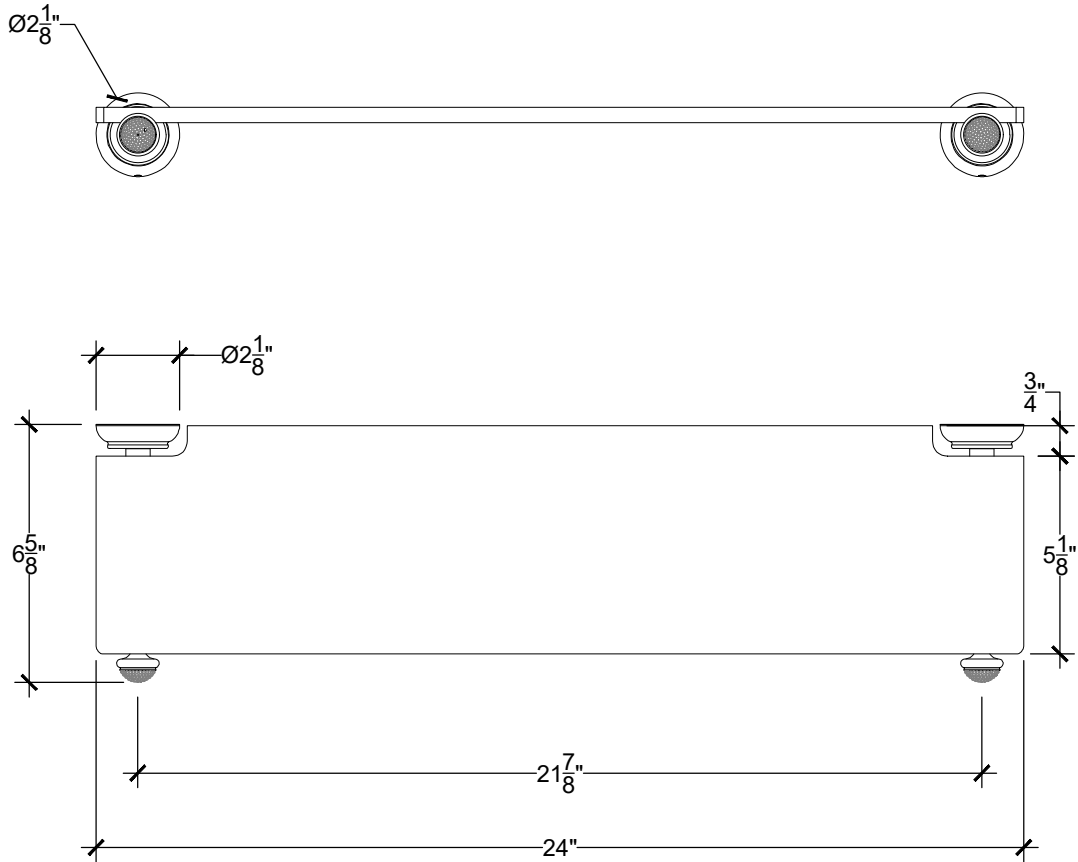

LOTUS GLASS SHELF

Lotus Brackets with Glass Shelf
Style # 1499528 - Sprond

Copyright COMPAS 2010C www.compassstone.com

 COMPAS™