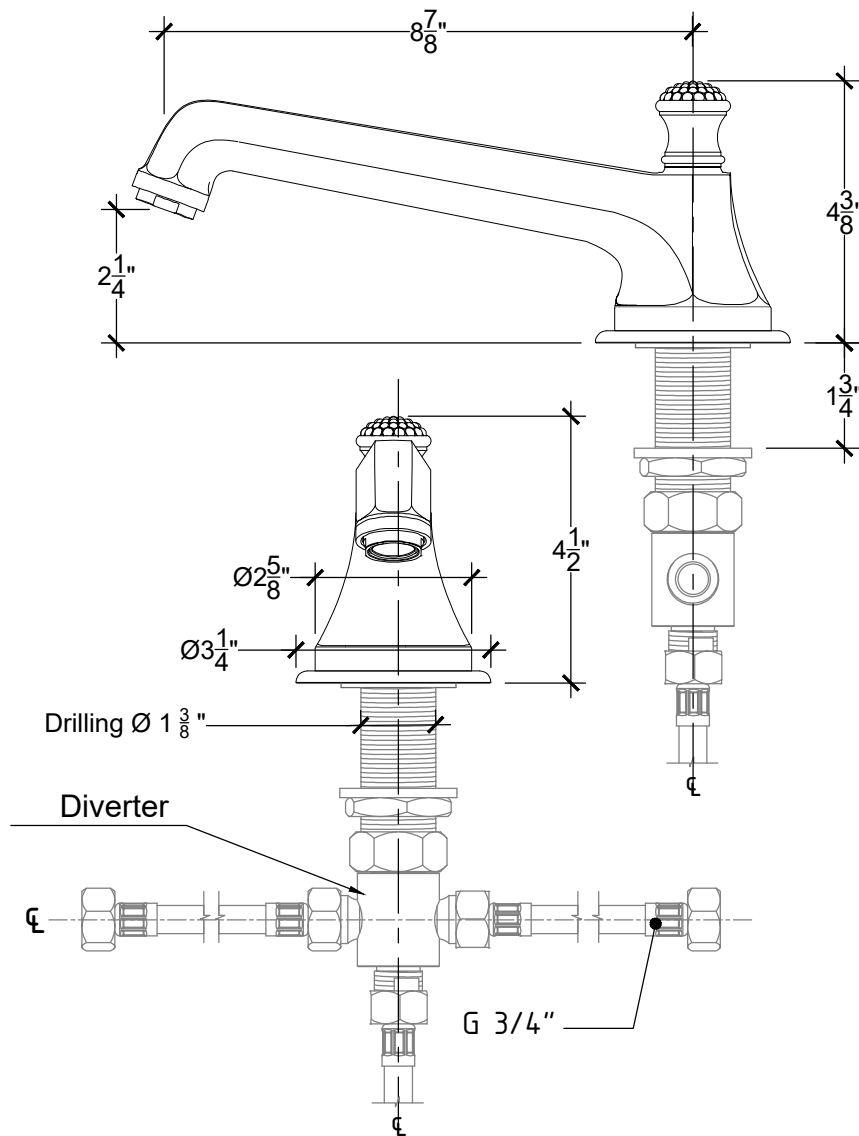

LOTUS / CONSTANCE 3/4"

INTEGRATED DIVERTER

Deck mounted tub filler spout with integrated diverter - $\frac{3}{4}$ " NPT

Bec sure gorge pour bain - Lotus Constance - $\frac{3}{4}$ " NPT

Style# 08306167

Copyright © Compas 2010 www.compassstone.com