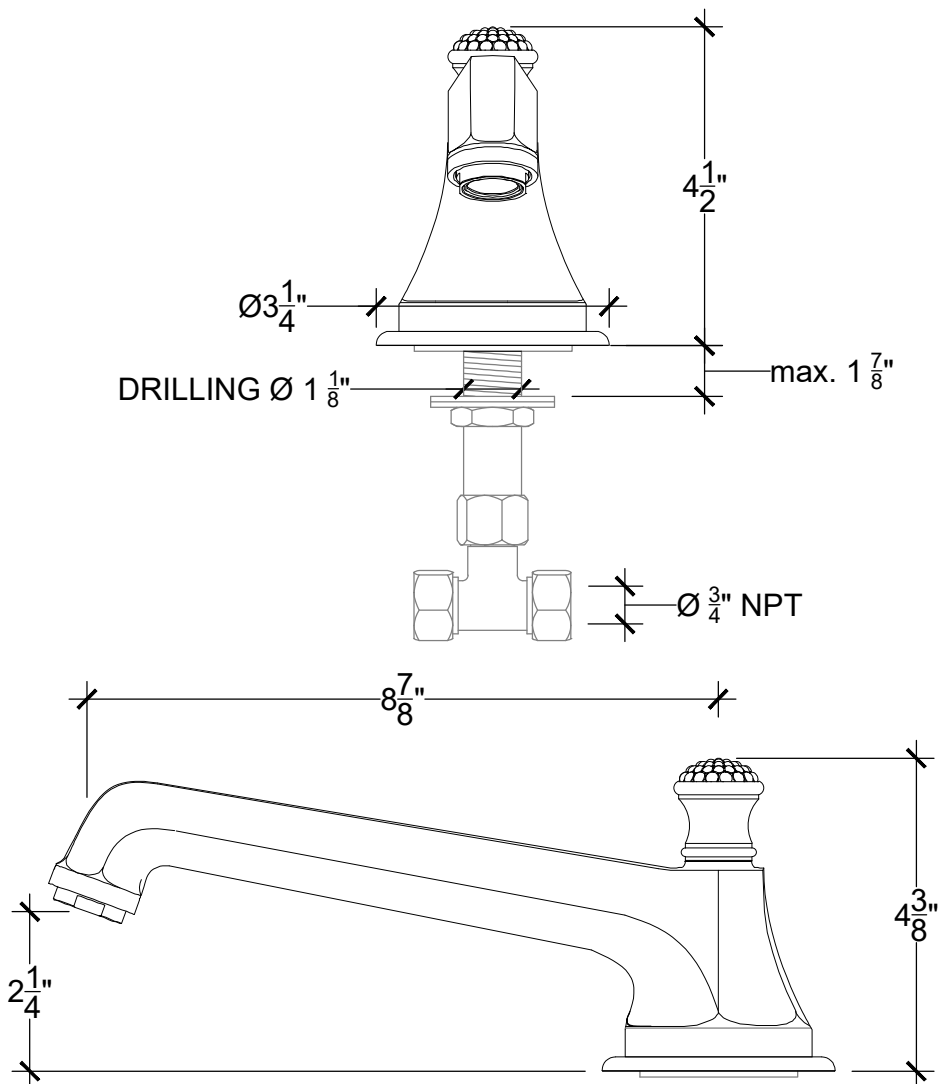

# LOTUS / CONSTANCE 3/4"

Deck Mount Lotus Constance Tub Spout -  $\frac{3}{4}$ " NPT

Bec sure gorge pour bain - Lotus Constance -  $\frac{3}{4}$ " NPT

Style# 08306204

Copyright © Compas 2010 www.compasstone.com