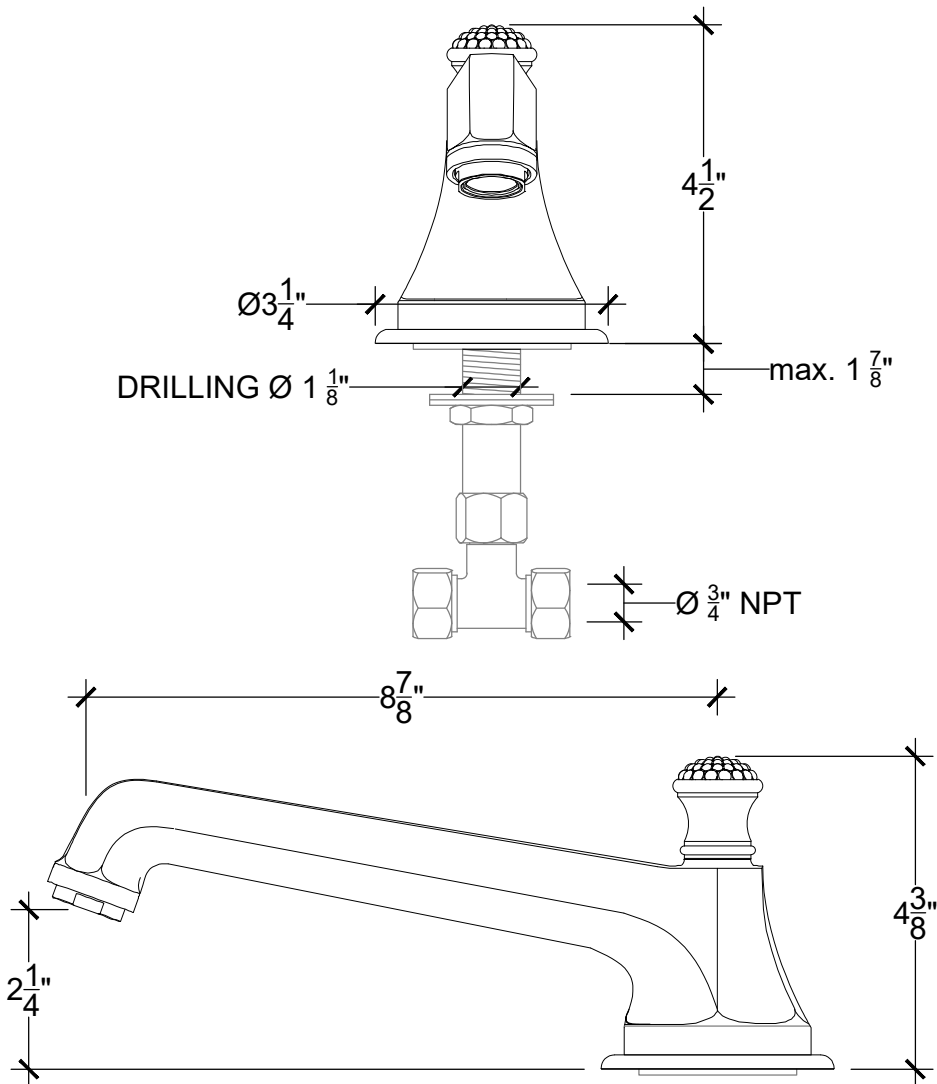

LOTUS / CONSTANCE 3/4"

Deck Mounted Lotus/Constance Tub Spout - 3/4" NPT

Montage sur plan - Bec verseur Lotus/constance pour baignoire - 3/4" NPT

Style# 08306204

Copyright © Compas 2010 www.compasstone.com