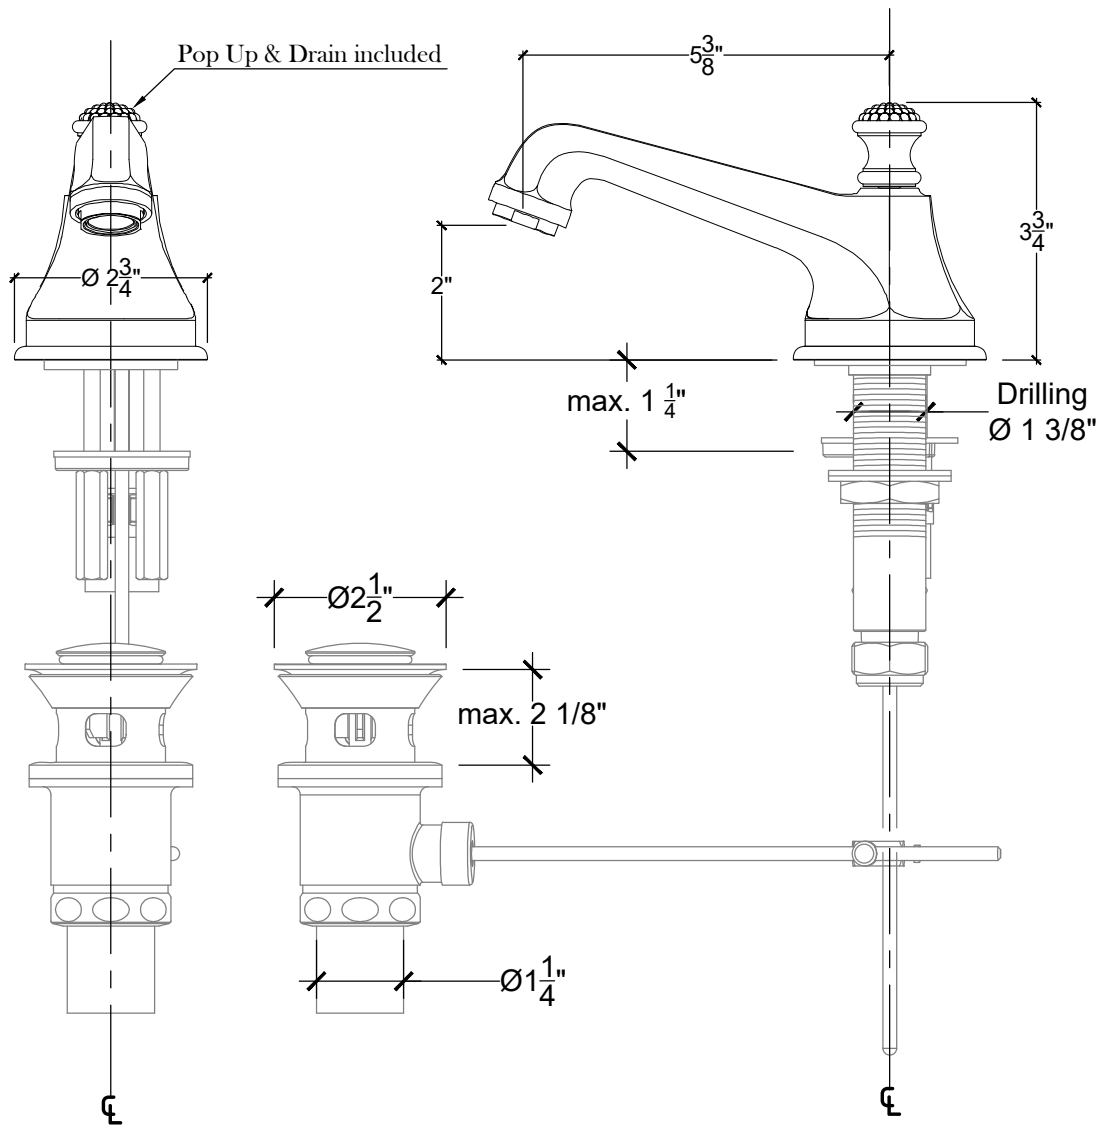

LOTUS / CONSTANCE 1/2"

Deck mounted spout 1/2" NPT

Bec lavabo sure gorge ave vidage - Lotus Constance - 1/2" NPT

Style# 08306109

Copyright © Compas 2010 www.compassstone.com

 COMPAS™