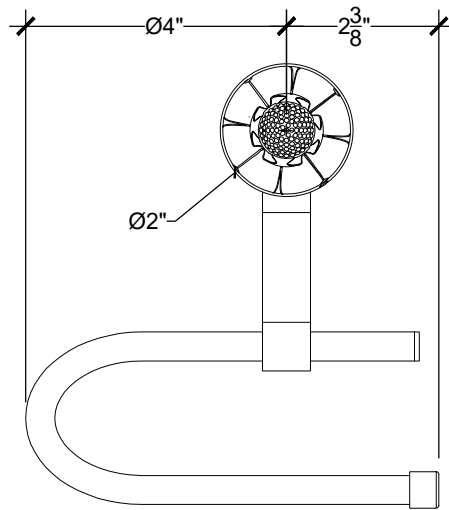

LOTUS

Horizontal Toilet Paper Holder
Porte Papier Simple
Ref # 1402504

Copyright COMPAS 2010C www.compasstone.com