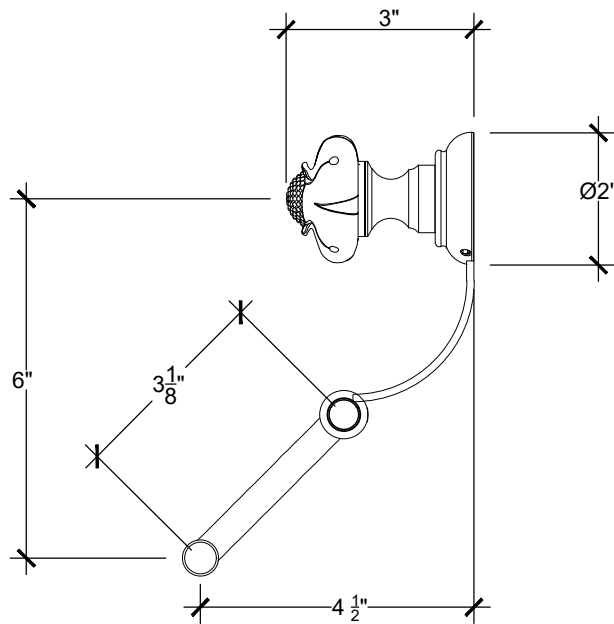

LOTUS

Horizontal Toilet Paper Holder
Porte Papier Simple
Ref # 1402504

Copyright COMPAS 2010C www.compasstone.com