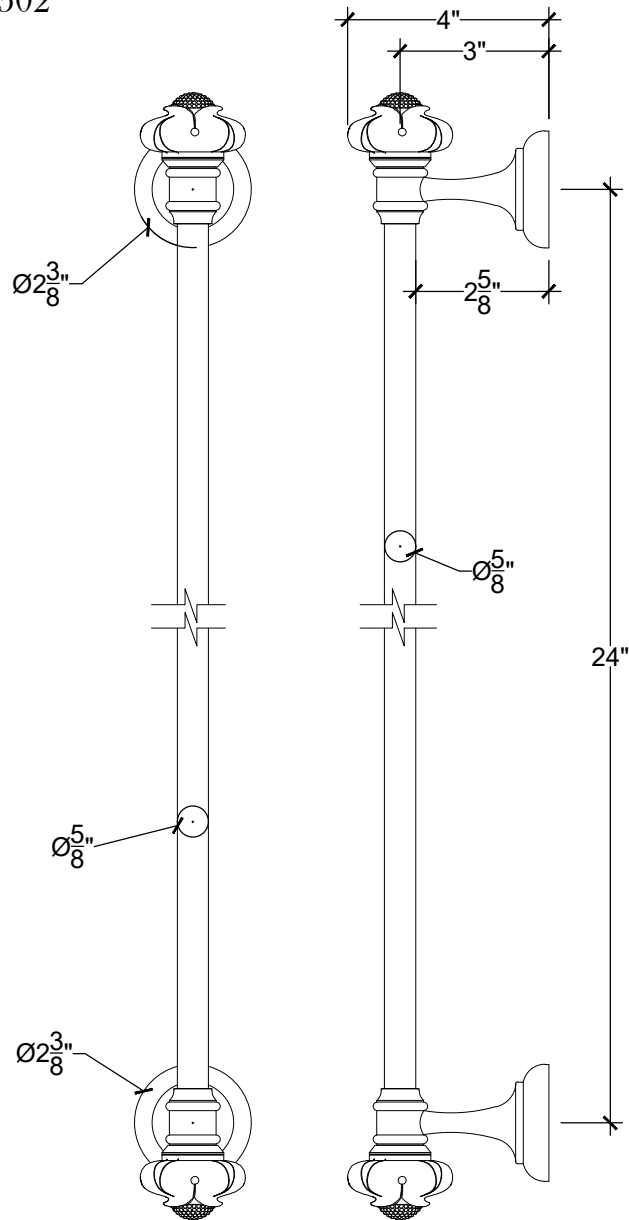

LOTUS

Wall Mounted 24" Towel bar
Porte serviette simple 60cm
Ref # 01402502

Copyright © Compas 2010 www.compasstone.com

 COMPAS™