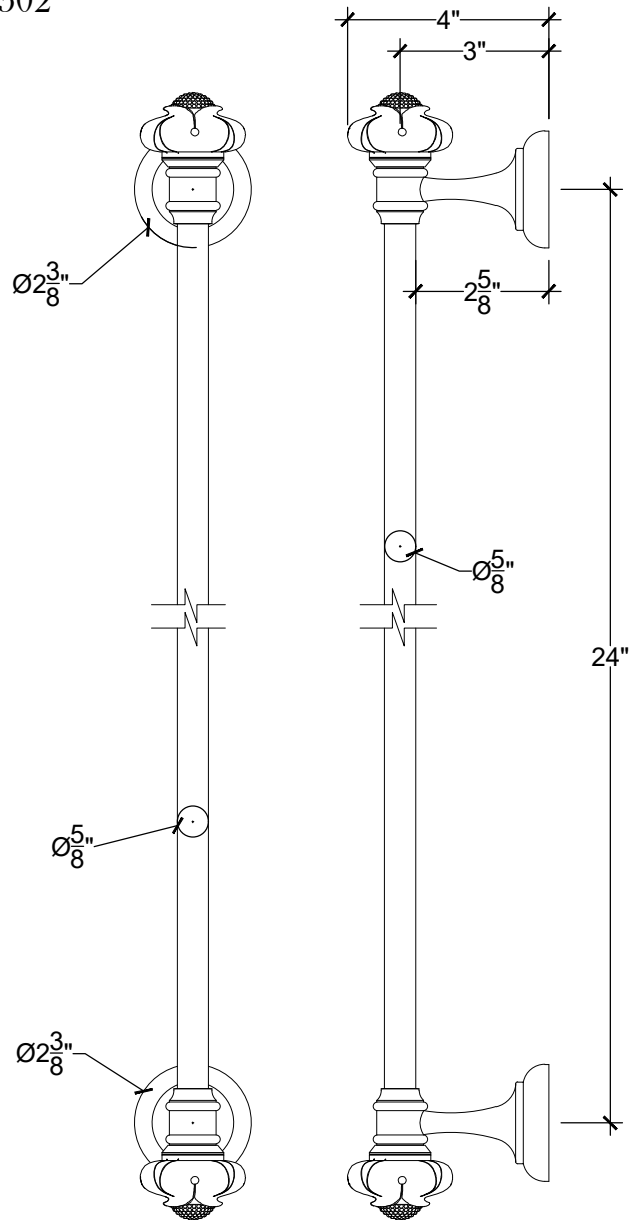

LOTUS

Wall Mounted 24" Towel bar
Montage mural - Lotus Porte serviette - 24"
Ref # 01402502

Copyright © Compas 2010 www.compassstone.com