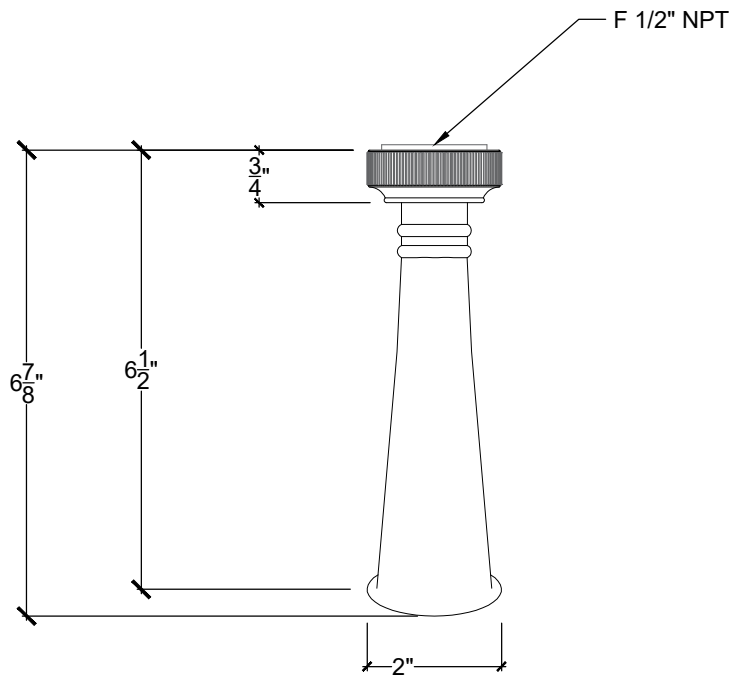

KNURL

Wall Mounted Knurl Spout with Detailed Back Plate - 1/2" NPT
Bec de Lavabo Mural
Style # 12906100-DELLA

Copyright © Compas 2010 www.compassstone.com