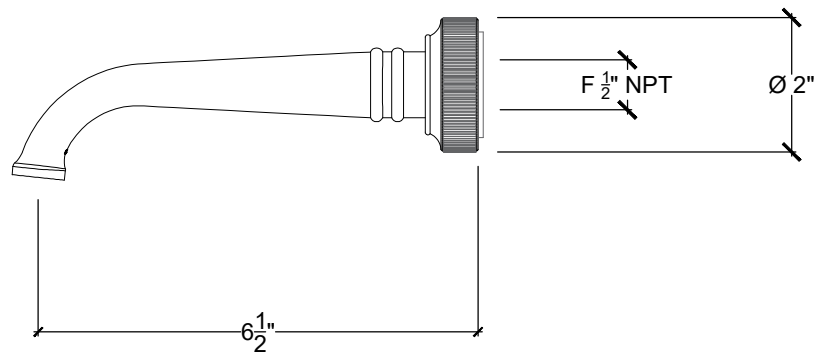

KNURL

Wall Mounted Knurl Spout with Detailed Back Plate - 1/2" NPT
Bec de Lavabo Mural
Style # 12906100-DELLA

Copyright © Compas 2010 www.compassstone.com