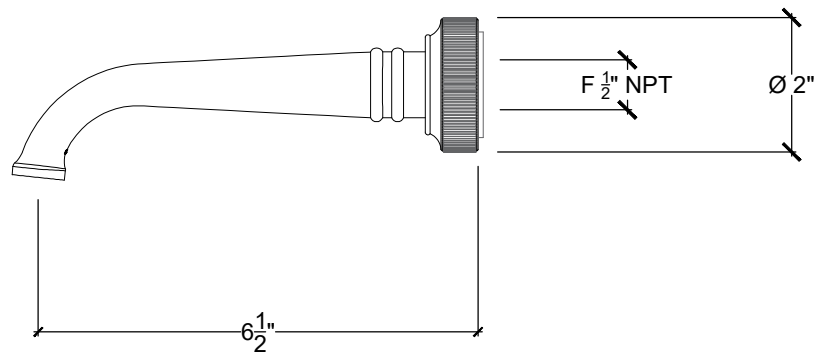

KNURL

Wall Mounted Knurl Spout with Detailed Back Plate - 1/2" NPT
Montage mural - Bec verseur Knurl avec rosace détaillé - 1/2" NPT
Style # 12906100-DELLA

Copyright © Compas 2010 www.compassstone.com

 COMPAS™