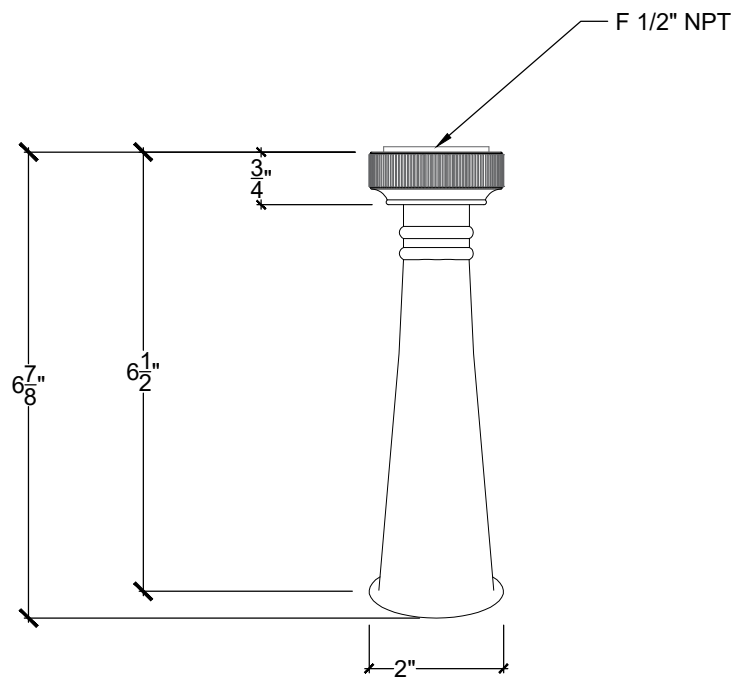

KNURL

Wall Mounted Knurl Spout with Detailed Back Plate - 1/2" NPT
Montage mural - Bec verseur Knurl avec rosace détaillé - 1/2" NPT
Style # 12906100-DELLA

Copyright © Compas 2010 www.compassstone.com

 COMPAS™