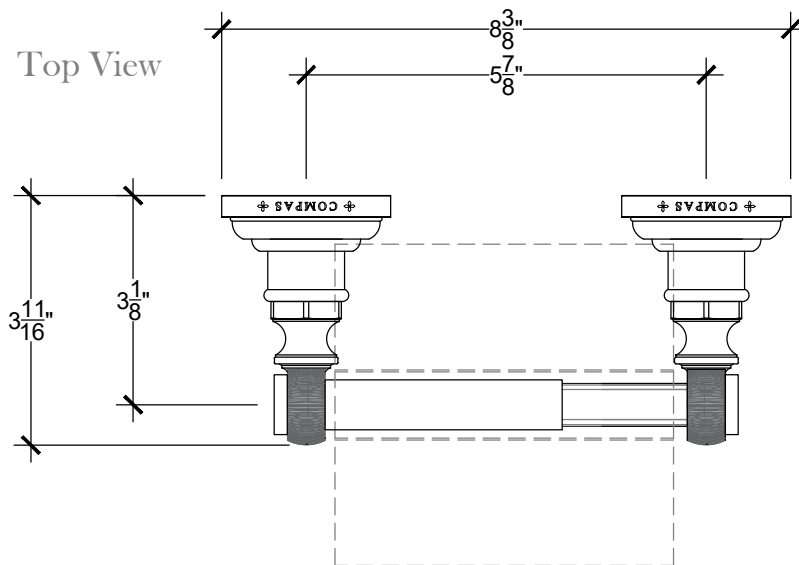

# KNURL

Horizontal Toilet Paper holder  
Porte Papier Simple  
Ref. # 6006548

Front View

Top View

Side View

Copyright © Compas 2010 [www.compasstone.com](http://www.compasstone.com)

 COMPAS™