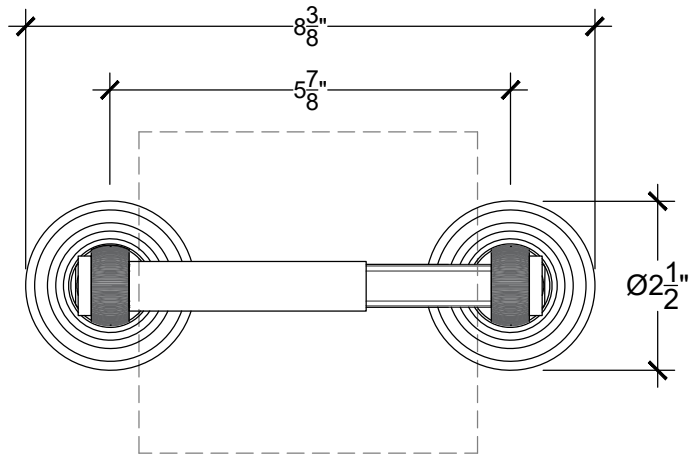

# KNURL

Horizontal Toilet Paper holder  
Porte Papier Simple  
Ref. # 6006548

Front View

Top View

Side View

Copyright © Compas 2010 [www.compasstone.com](http://www.compasstone.com)

 COMPAS™