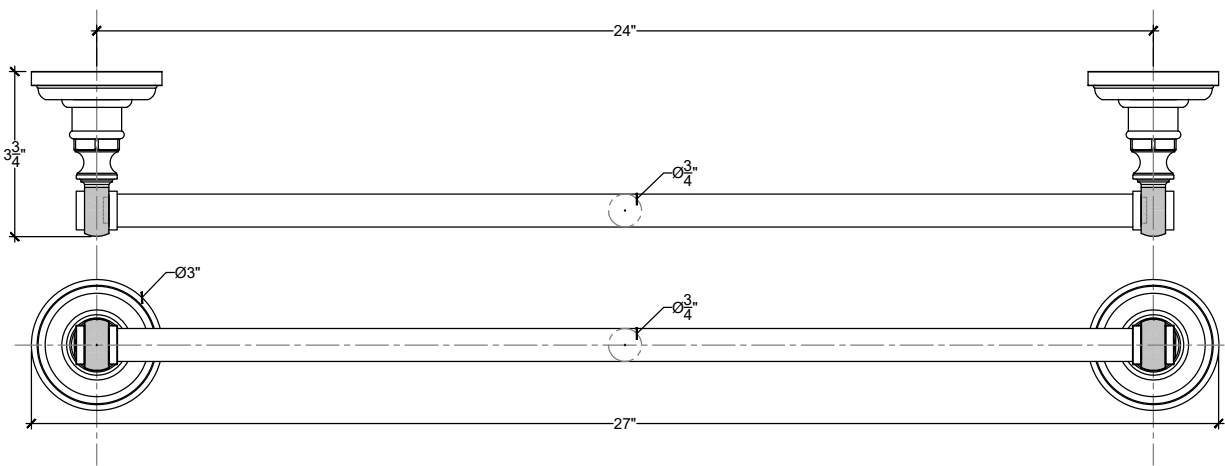

KNURL

Wall mounted Knurl Towel Bar - 24"

Montage mural - Porte serviette Knurl - 24"

Style #12902502

Copyright © Compas 2010 www.compasstone.com

COMPAS