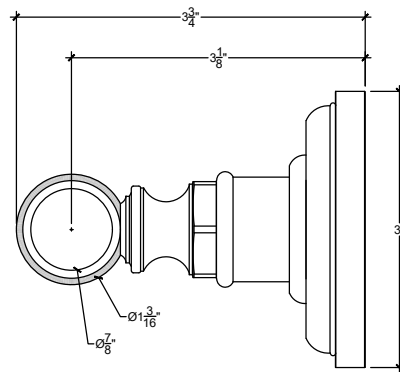

KNURL

Wall mounted Knurl Towel Bar - 24"

Montage mural - Porte serviette Knurl - 24"

Style #12902502

Copyright © Compas 2010 www.compasstone.com

COMPAS