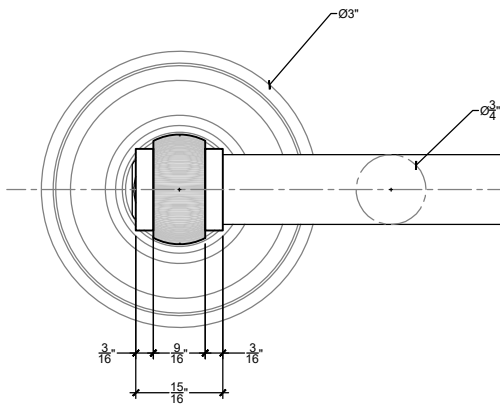

KNURL

Wall mounted Knurl Towel Bar - 24"

Montage mural - Porte serviette Knurl - 24"

Style #12902502

Copyright © Compas 2010 www.compasstone.com

COMPAS