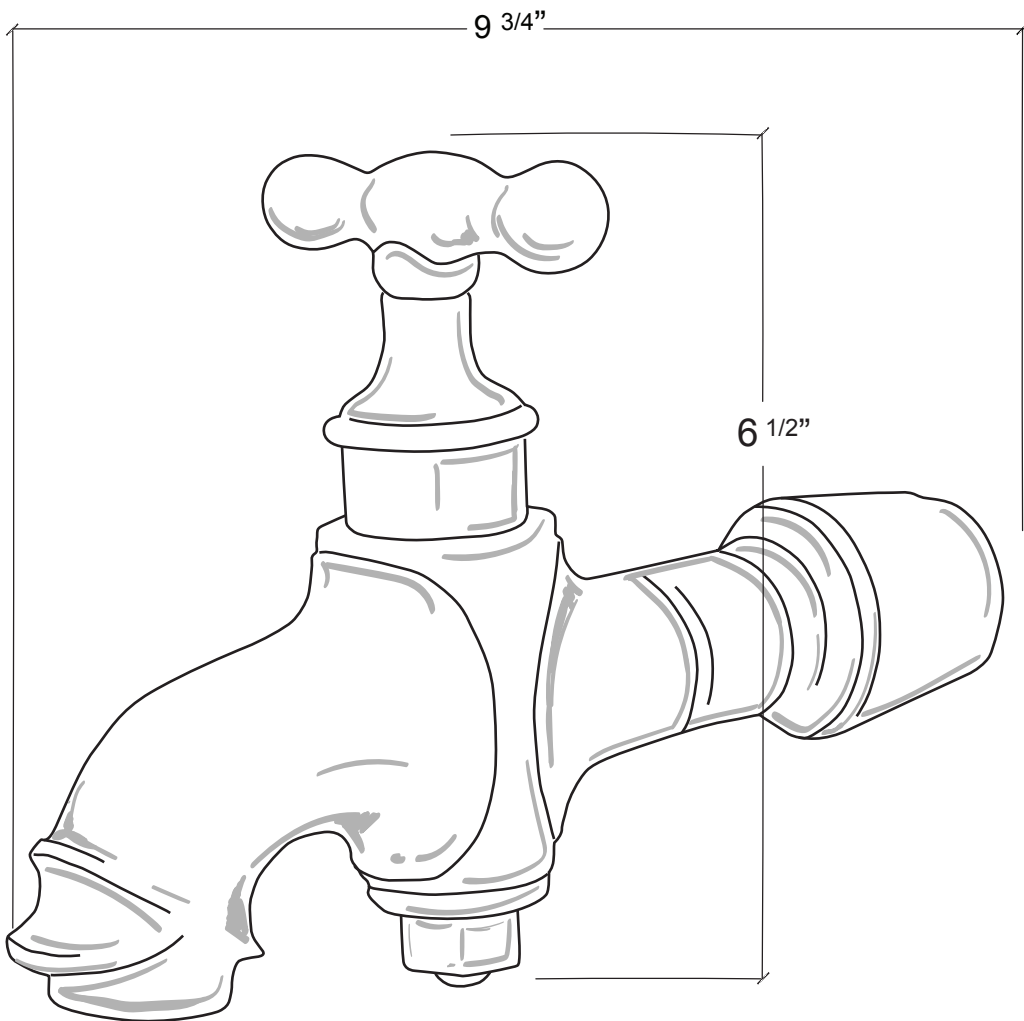

## JARDINIER

Custom Jardinier Wall Mount Fountain Spout

Ref #: 99006701

Decorative (Fixed) Handle

Connection: Female  $\frac{3}{4}$ " NPT Metric available.

Copyright © Compas 2020 [www.compassstone.com](http://www.compassstone.com)