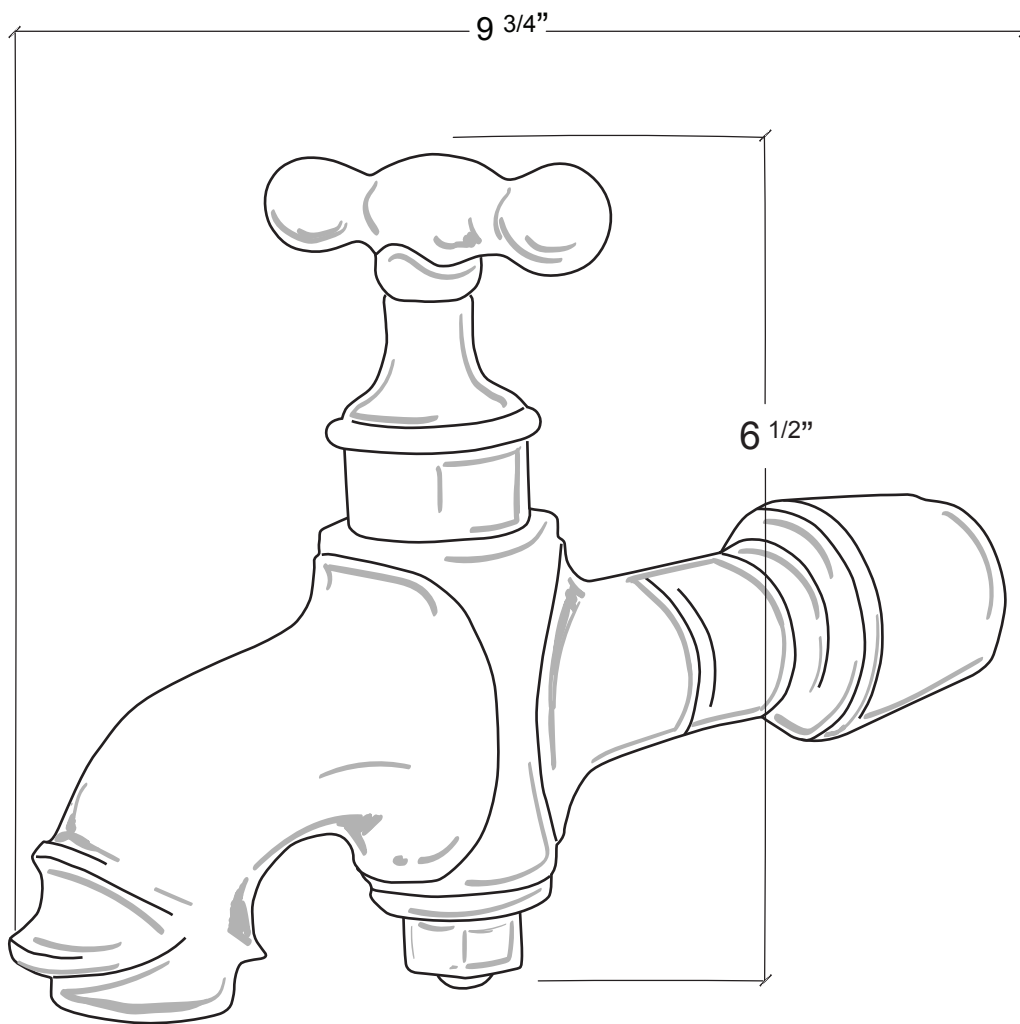

JARDINIER

Custom Jardinier Wall Mounted Spout

Montage mural - Bec verseur customisé "Jardinier"

Ref #: 99006701

Decorative (Fixed) Handle

Connection: Female $\frac{3}{4}$ " NPT Metric available.

Copyright © Compas 2020 www.compasstone.com