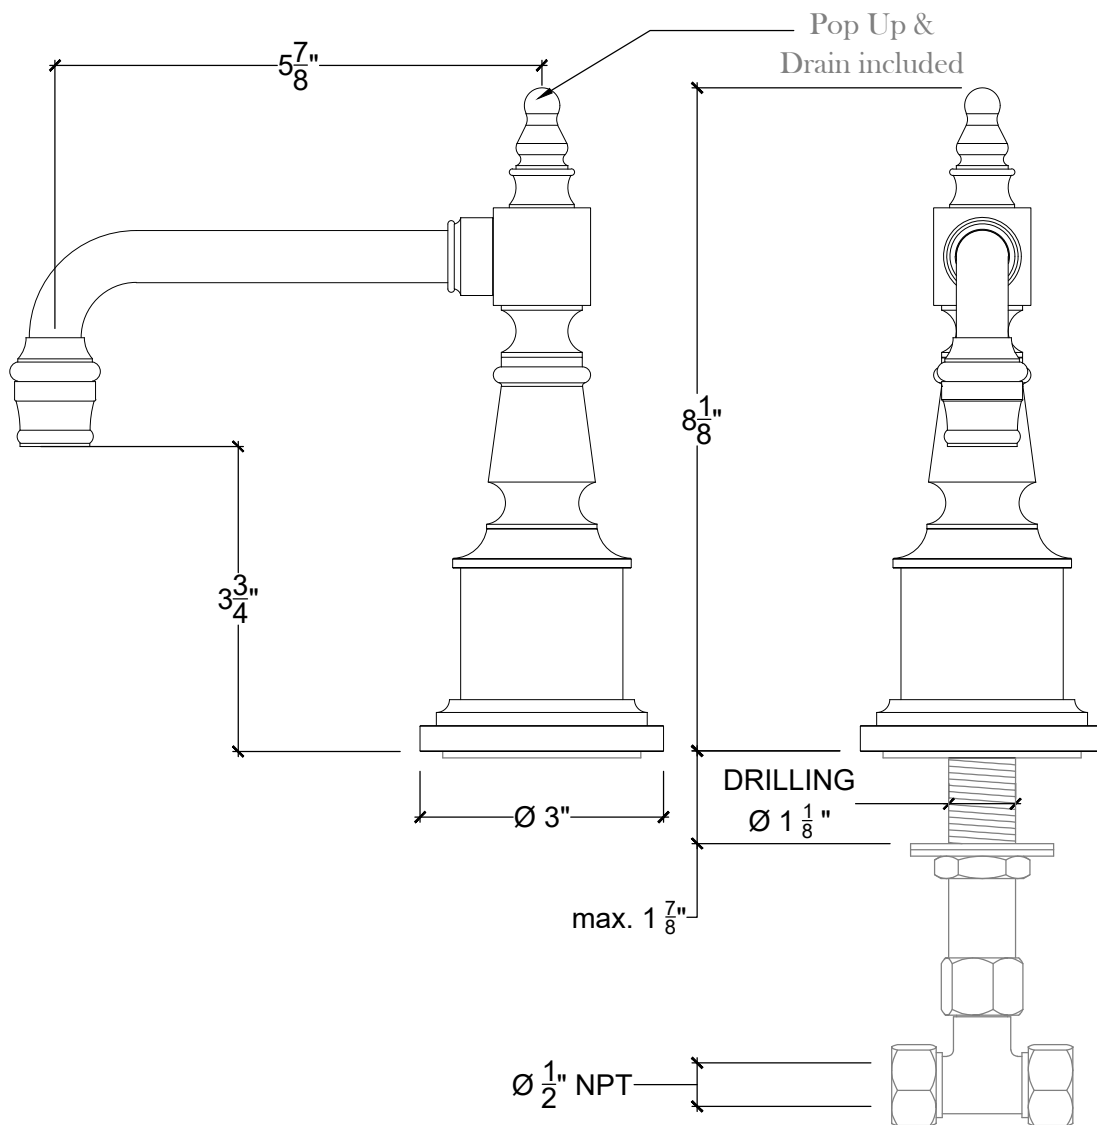

JAMES

Deck Mount James Spout for Vanity - $\frac{1}{2}$ " NPT
Pop Up & Drain Included
Style# 8106109

Copyright © Compas 2010 www.compassstone.com

* Swiveling Arm Available Upon Request