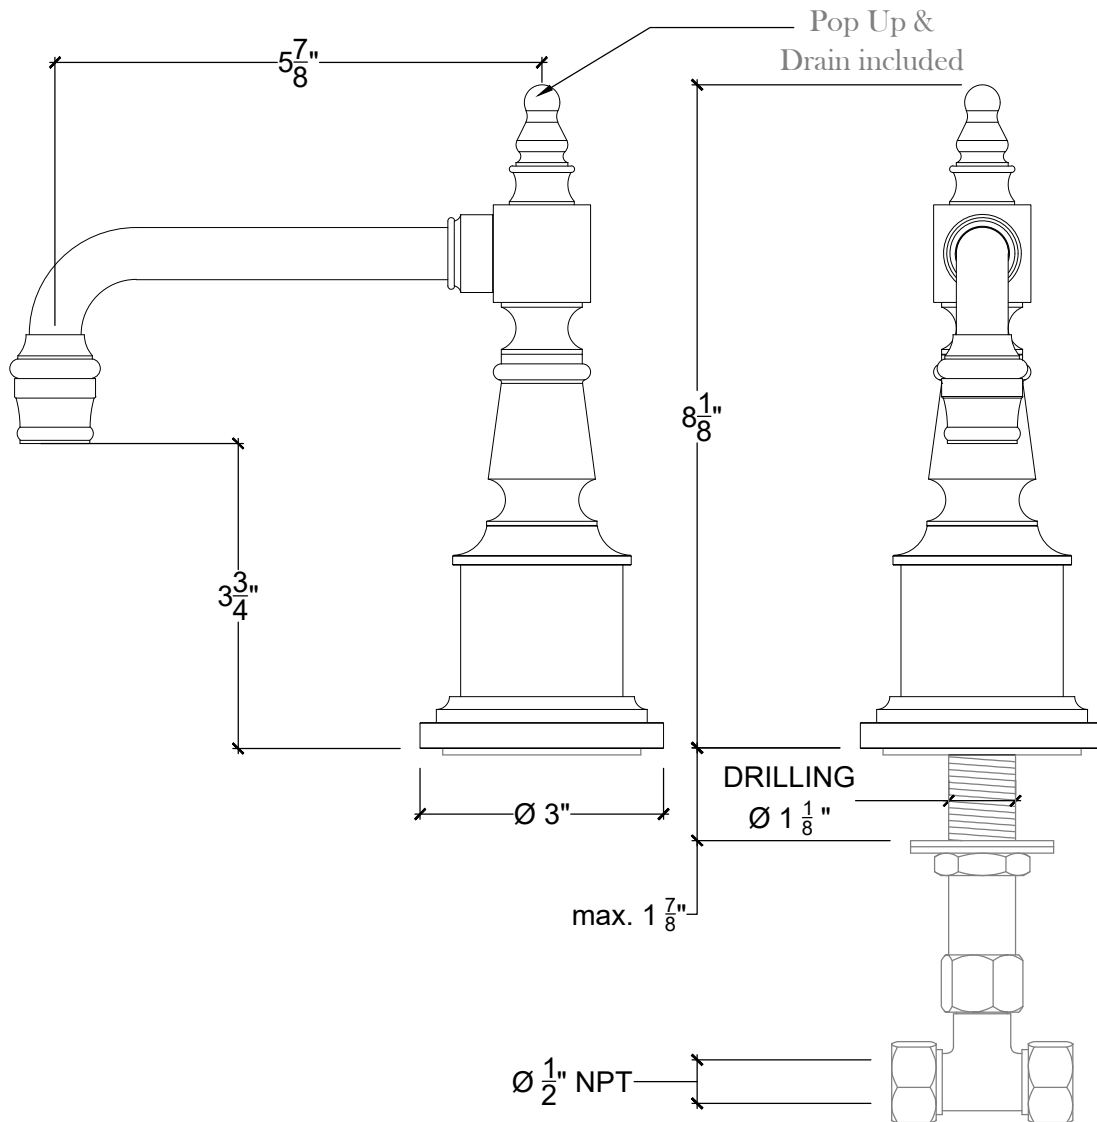

JAMES

Deck Mounted James Kitchen/Bar Spout, Pop Up & Drain Included - 1/2" NPT
Montage sur plan - Bec verseur Cuisine/Bar James, tirette d'évacuation et Drain inclus - 1/2" NPT
Style# 08106109-KB

Copyright © Compas 2010 www.compassstone.com

* Swiveling Arm Available Upon Request

 COMPAS™