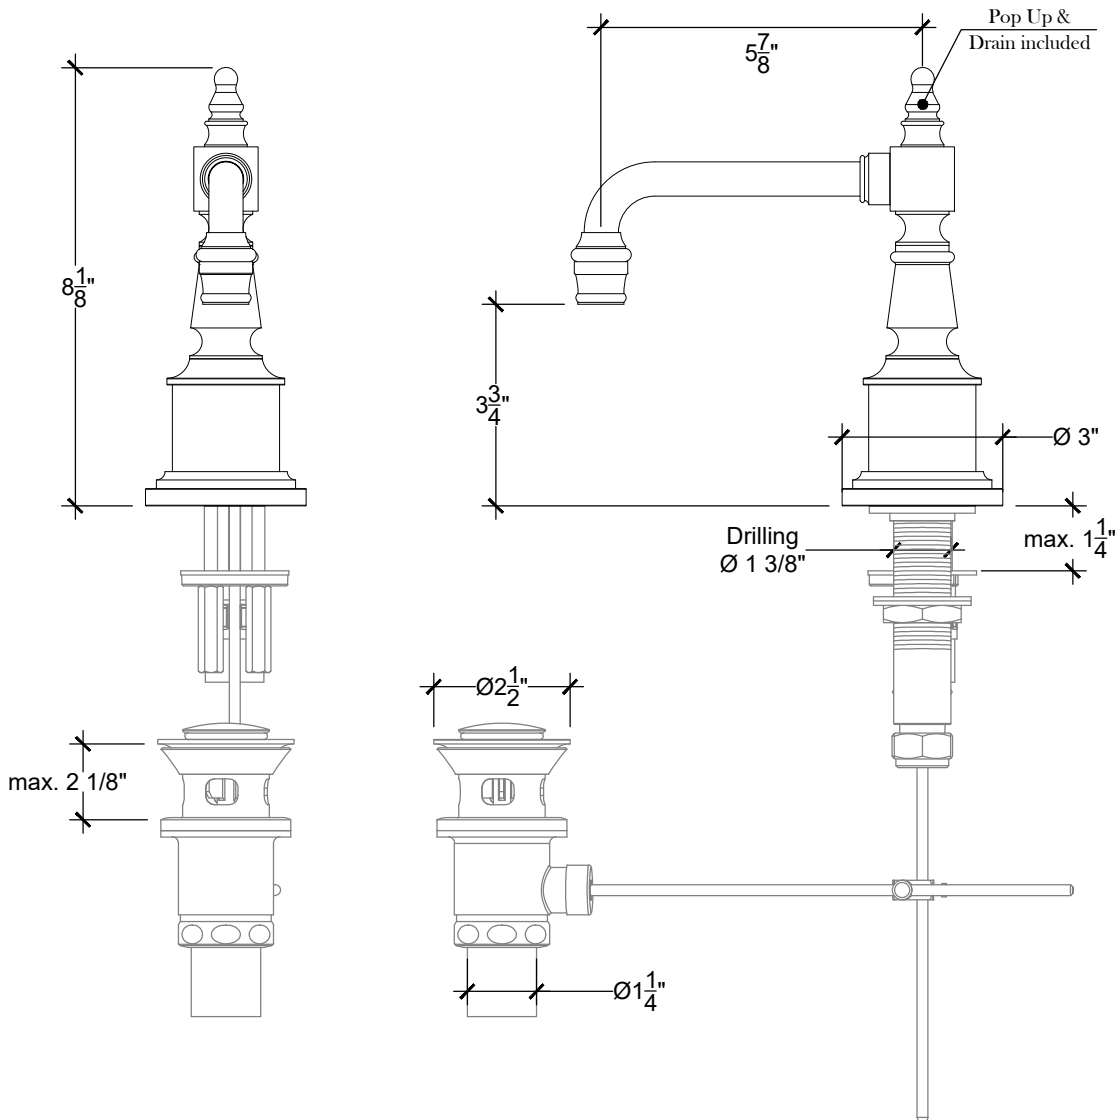

# JAMES

Deck Mount James Spout for Vanity -  $\frac{1}{2}$ " NPT  
Pop Up & Drain Included  
Style# 8106109

Copyright © Compas 2010 www.compassstone.com

\* Swiveling Arm Available Upon Request