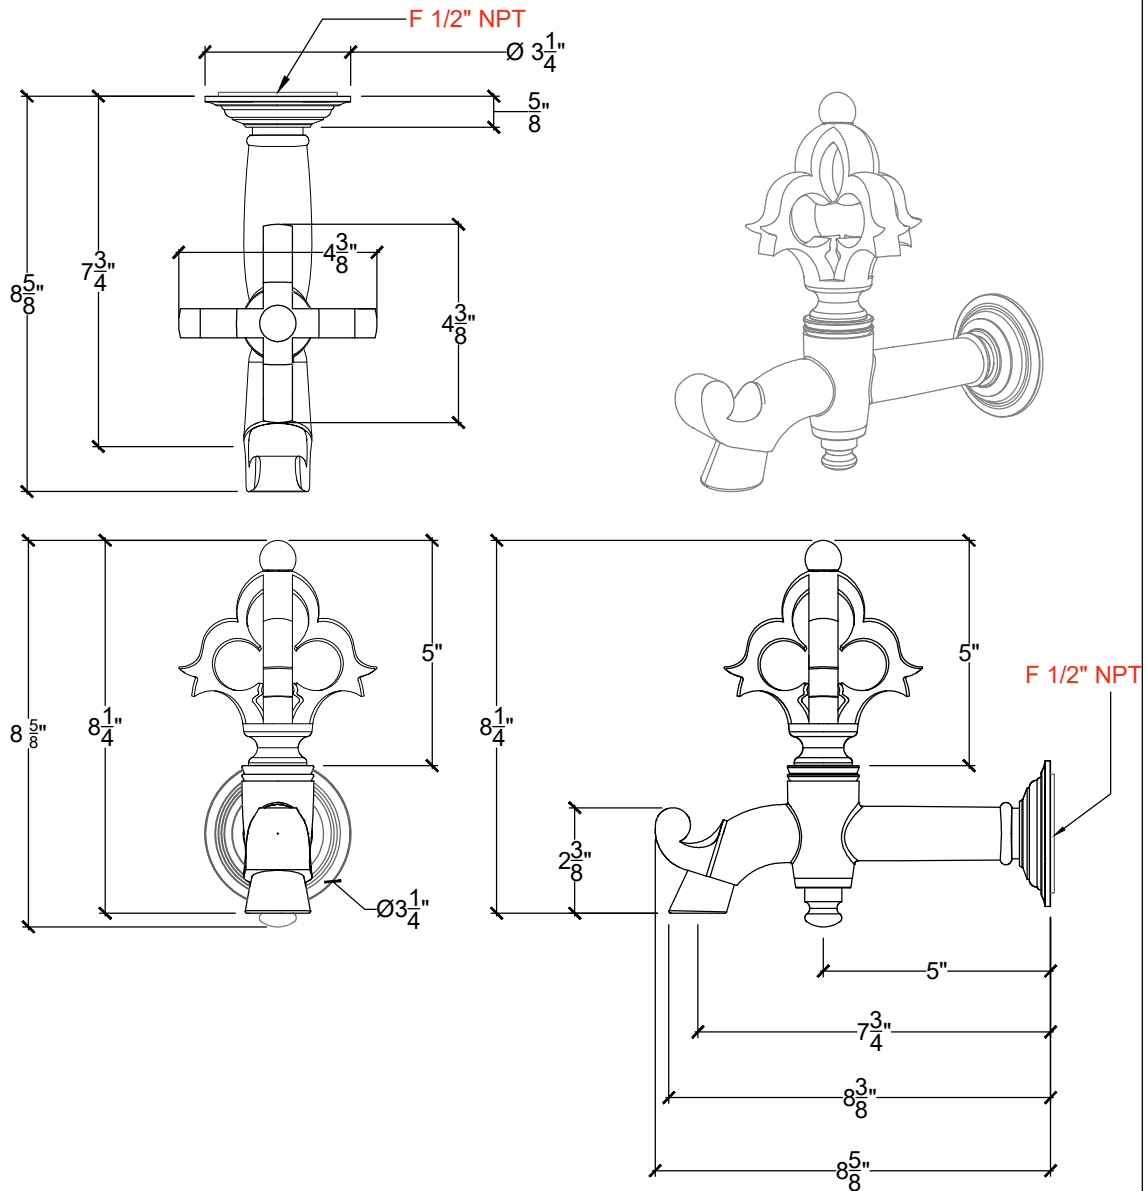

GRAND MACE

Wall Mounted Spout for Vanity - 1/2" NPT

Montage mural - Bec verseur Grand mace pour meuble de lavabo - 1/2" NPT

Style # 13006102

Copyright © Compas 2010 www.compassstone.com

 COMPAS™

MODIFIED 07-06-2023