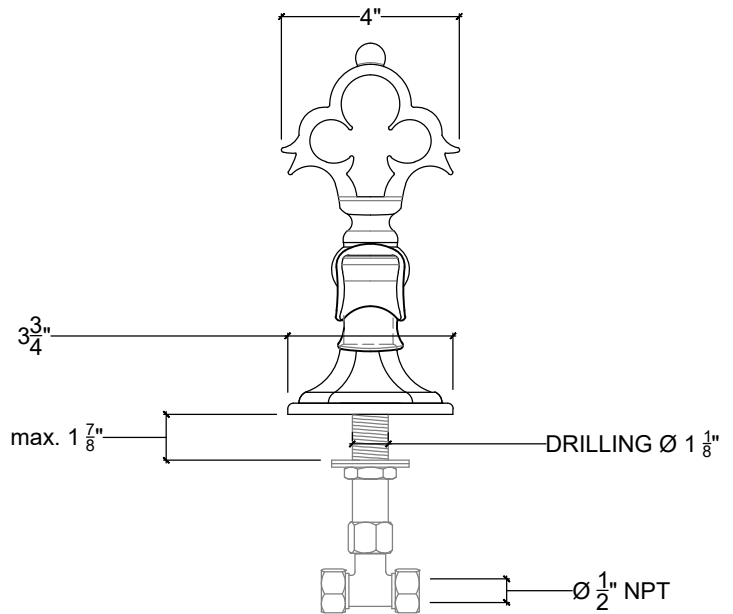

GRAND DUCALE

Elegance Deck Mount Spout for Vanity - $\frac{1}{2}$ " NPT

Bec de lavabo sure gorge - $\frac{1}{2}$ " NPT

* Separate Pop-Up Available

Style # 3206122

Copyright © Compass 2010 www.compassstone.com