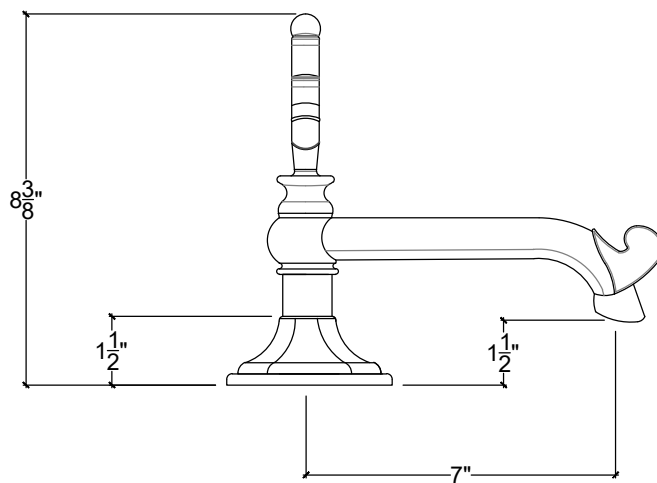

GRAND DUCALE

Elegance Deck Mount Spout for Vanity - $\frac{1}{2}$ " NPT

Bec de lavabo sure gorge - $\frac{1}{2}$ " NPT

* Separate Pop-Up Available

Style # 3206122

Copyright © Compass 2010 www.compassstone.com