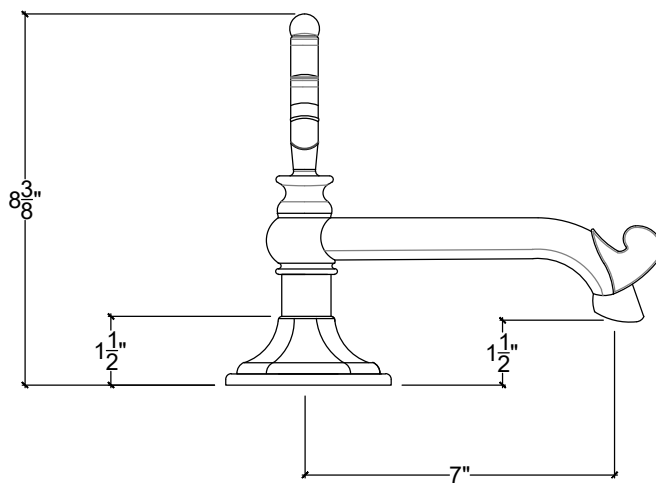

# GRAND DUCALE

Deck Mounted Kitchen/Bar Spout for Vanity - 1/2" NPT

Montage sur plan - Bec verseur Cuisine/Bar Grand Ducale - 1/2" NPT

\* Separate Pop-Up Available

Style # 03206122-KB

Copyright © Compass 2010 www.compassstone.com