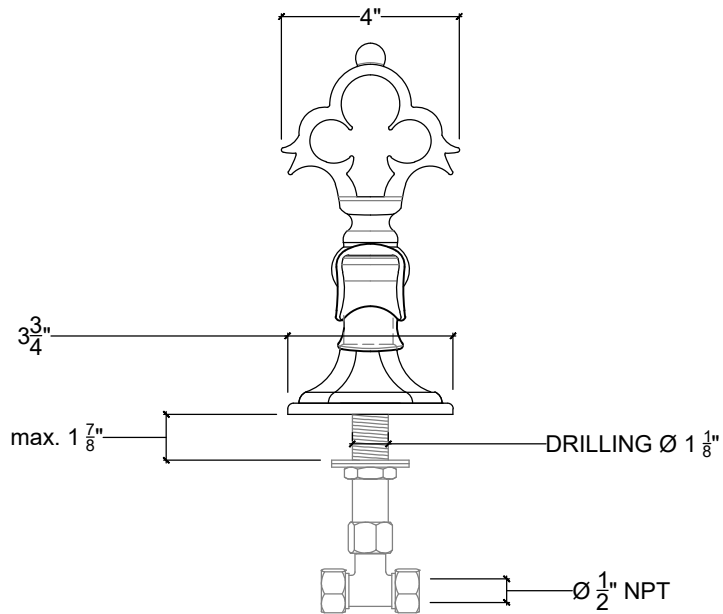

# GRAND DUCALE

Deck Mounted Kitchen/Bar Spout for Vanity - 1/2" NPT

Montage sur plan - Bec verseur Cuisine/Bar Grand Ducale - 1/2" NPT

\* Separate Pop-Up Available

Style # 03206122-KB

Copyright © Compass 2010 www.compassstone.com