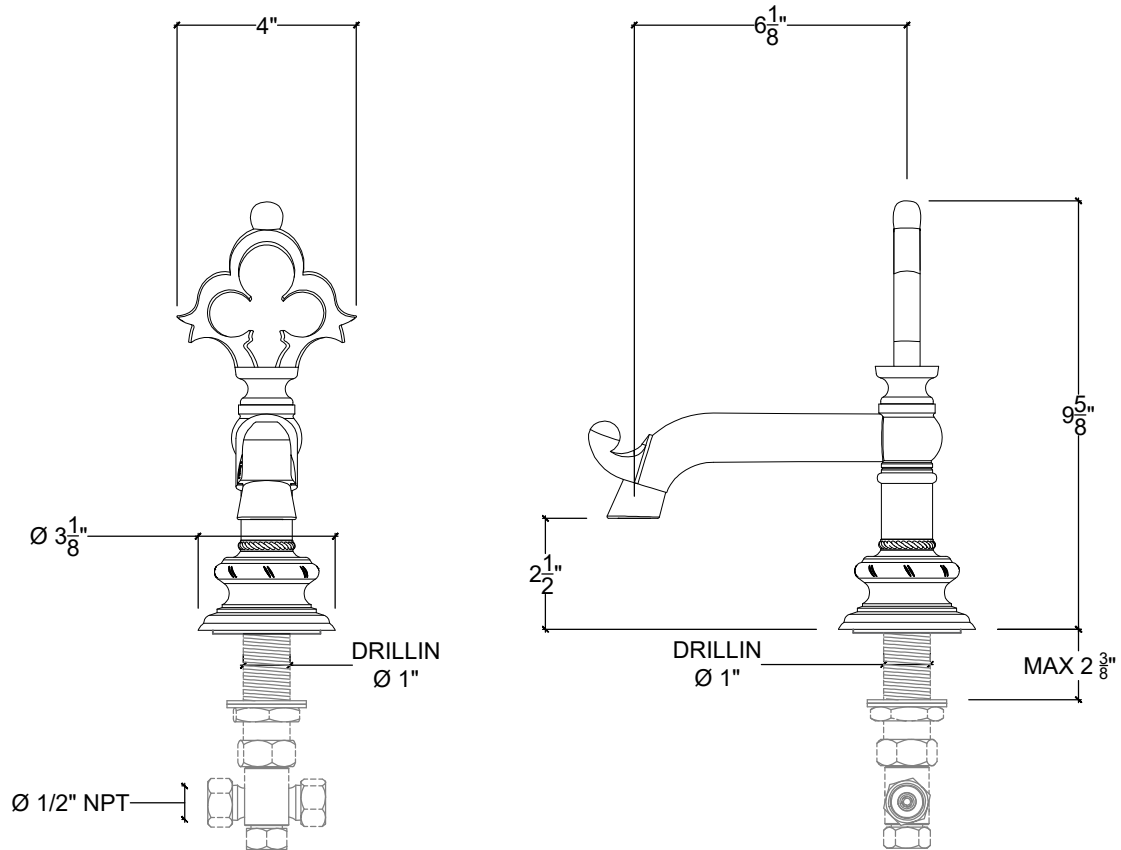

CANALE

Deck Mount Canale Spout for Vanity - $\frac{1}{2}$ " NPT

Bec Verseur sur gorge - $\frac{1}{2}$ " NPT

Style# 3206122-CANALE

Copyright © Compass 2010 www.compassstone.com

* Available with a Separate Pop Up Rod