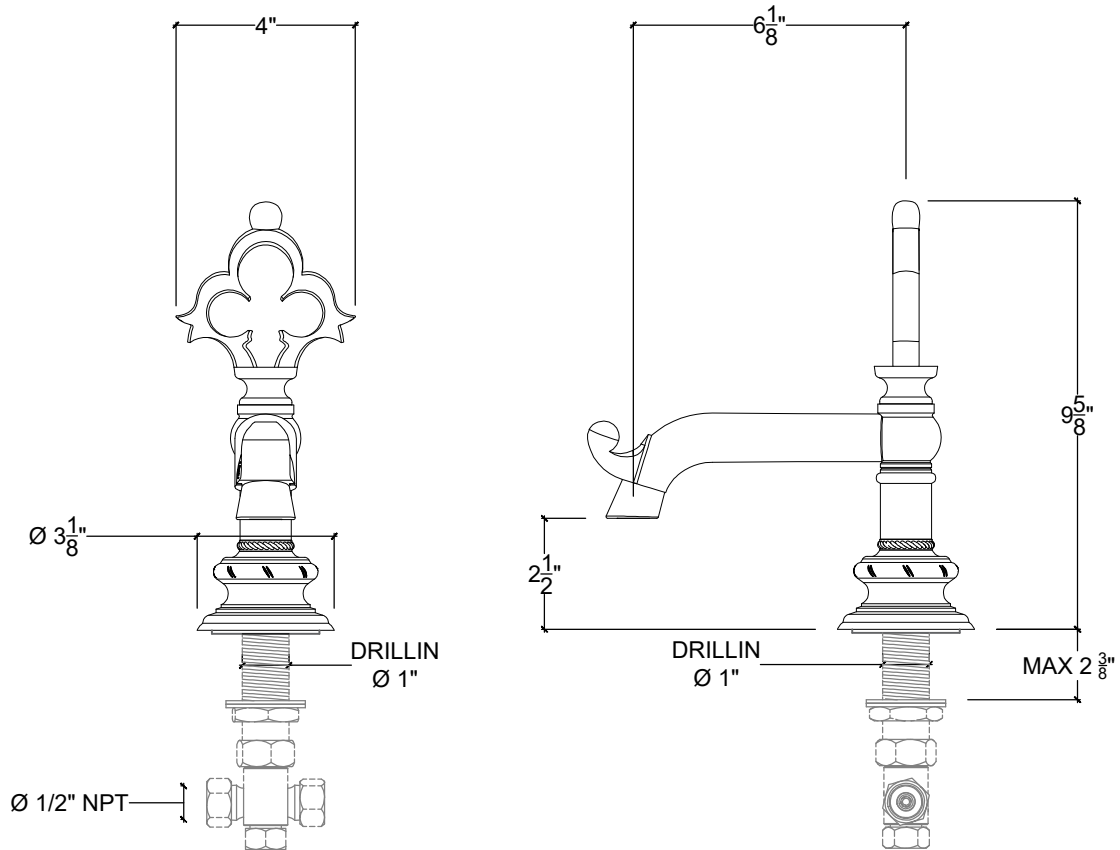

# GRAND CANALE

Deck Mounted Kitchen/Bar spout Grand Canale - 1/2" NPT

Montage sur plan - Bec verseur Cuisine/Bar Grand Canale - 1/2" NPT

Style# 03206122-CANALE-KB

Copyright © Compass 2010 www.compassstone.com

\* Available with a Separate Pop Up Rod

 COMPAS™