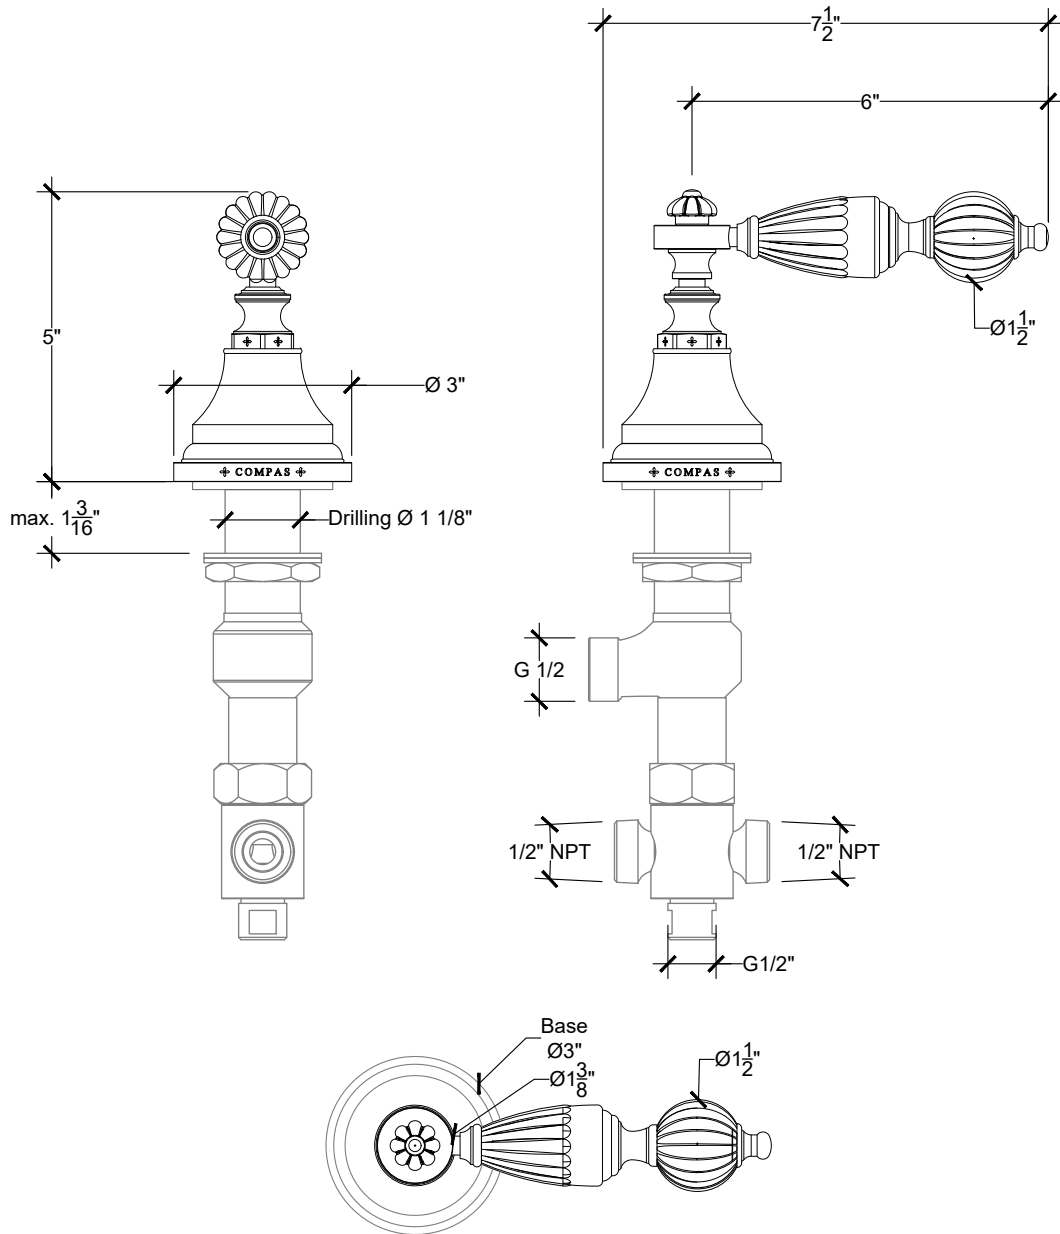

GOLDRON

Floor Mounted Tub Filler with Goldron Handle Levers & Hand Held- 3/4" NPT
Melangeur Bain / Douchette sur Colonnes - 3/4" NPT
Style # 11906255-COLLER

Copyright © Compas 2010 www.compasstone.com

Product Support +1 310 854 3023

REVISED 03-19-20

Technical Drawings are subject to change at Compas' discretion.

GOLDRON

Deck Mounted Goldron Handle Lever - Diverter
Inverseur Automatique sur gorge

GOLDRON

Wall Mounted Tub Filler with Goldron Handle Levers & Hand Held - 3/4" NPT

Melangeur Bain / Deauchette mural - 3/4" NPT

Style # 11906209

GOLDRON

Wall mounted Goldron 2-Way Diverter - 3/4" NPT
Facade D'inverseur 2-points - 3/4" NPT
Style # 11906602

Copyright © Compas 2010 www.compasstone.com