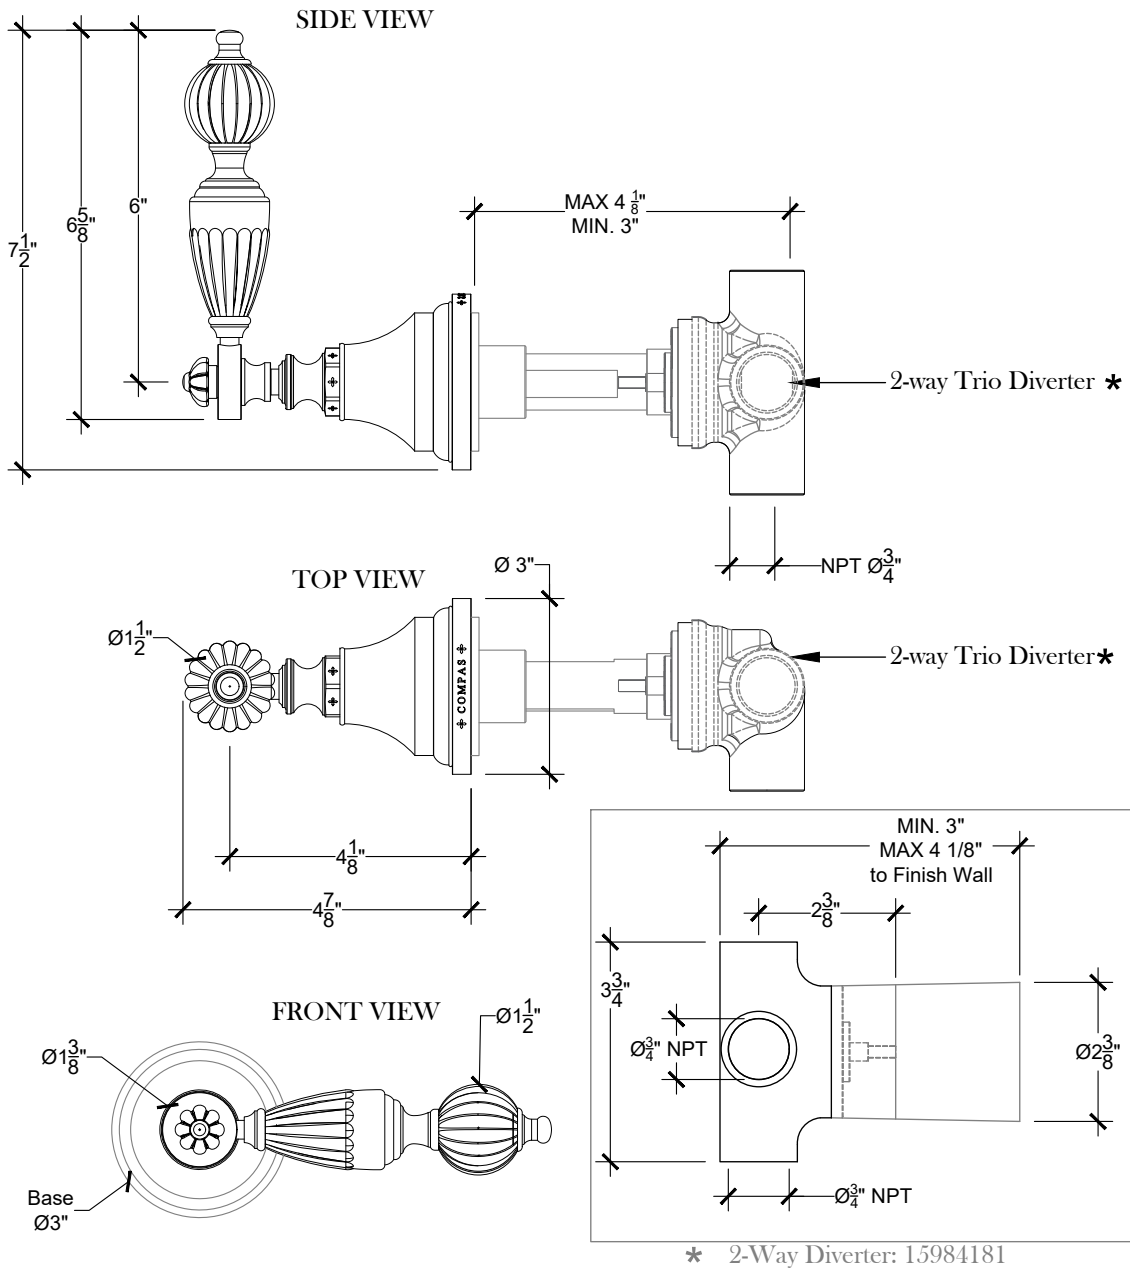

REVISED 03-19-20

Technical Drawings are subject to change at Compas' discretion.

GOLDRON

Deck Mounted Goldron Handle Lever - Diverter
Inverseur Automatique sur gorge

GOLDRON

Wall Mounted Tub Filler with Goldron Handle Levers & Hand Held - 3/4" NPT

Melangeur Bain / Deauchette mural - 3/4" NPT

Style # 11906209

GOLDRON

Wall mounted Goldron 2-Way Diverter - 3/4" NPT
Facade D'inverseur 2-points - 3/4" NPT
Style # 11906602

Copyright © Compas 2010 www.compasstone.com