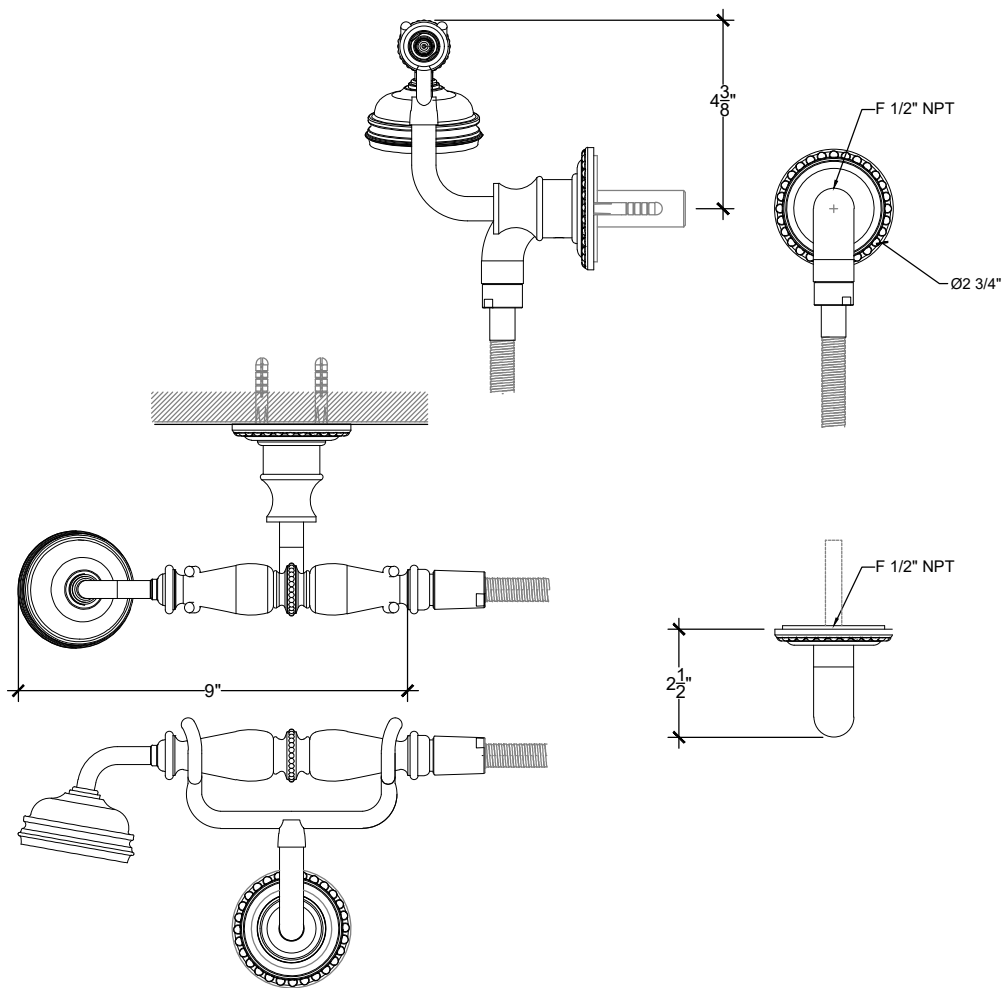

REVISED 03-19-20

Technical Drawings are subject to change at Compas' discretion.

GOLDRON

Deck Mounted Goldron Handle Lever - Diverter
Inverseur Automatique sur gorge

GOLDRON

Wall Mounted Tub Filler with Goldron Handle Levers & Hand Held - 3/4" NPT

Melangeur Bain / Deauchette mural - 3/4" NPT

Style # 11906209

GOLDRON

Wall mounted Goldron 2-Way Diverter - 3/4" NPT
Facade D'inverseur 2-points - 3/4" NPT
Style # 11906602

Copyright © Compas 2010 www.compasstone.com

Product Support +1 310 854 3023

REVISED 03-19-20

Technical Drawings are subject to change at Compas' discretion.

SEGOVIA

Hand Shower and Cradle Ensemble
Ensemble Douchette sur berceau
Style # 8406333

Copyright © Compas 2010 www.compassstone.com

* Handheld System Available for Cruciform, Tudor, & Segovia Handles

Product Support +1 310 854 3023

REVISED 03-05-20

Technical Drawings are subject to change at Compas' discretion.