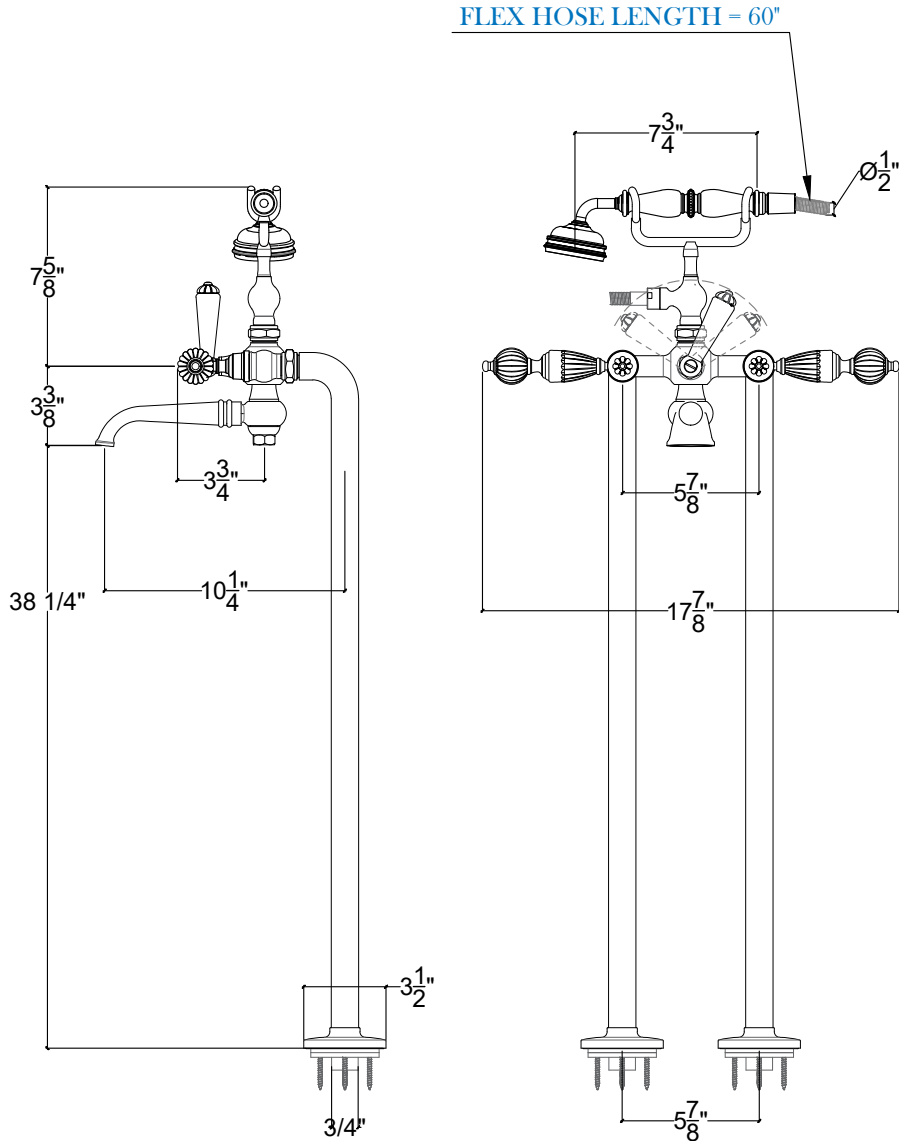

GOLDRON

Floor Mounted Tub Filler with Goldron Handle Levers & Hand Held- 3/4" NPT
Melangeur Bain / Douchette sur Colonnes - 3/4" NPT
Style # 11906255-COLLER

Copyright © Compas 2010 www.compasstone.com

Product Support +1 310 854 3023

REVISED 03-19-20

Technical Drawings are subject to change at Compas' discretion.

GOLDRON

Deck Mounted Goldron Handle Lever - Diverter
Inverseur Automatique sur gorge

GOLDRON

Wall Mounted Tub Filler with Goldron Handle Levers & Hand Held - 3/4" NPT

Melangeur Bain / Deauchette mural - 3/4" NPT

Style # 11906209

GOLDRON

Wall mounted Goldron 2-Way Diverter - 3/4" NPT
Facade D'inverseur 2-points - 3/4" NPT
Style # 11906602

Copyright © Compas 2010 www.compasstone.com