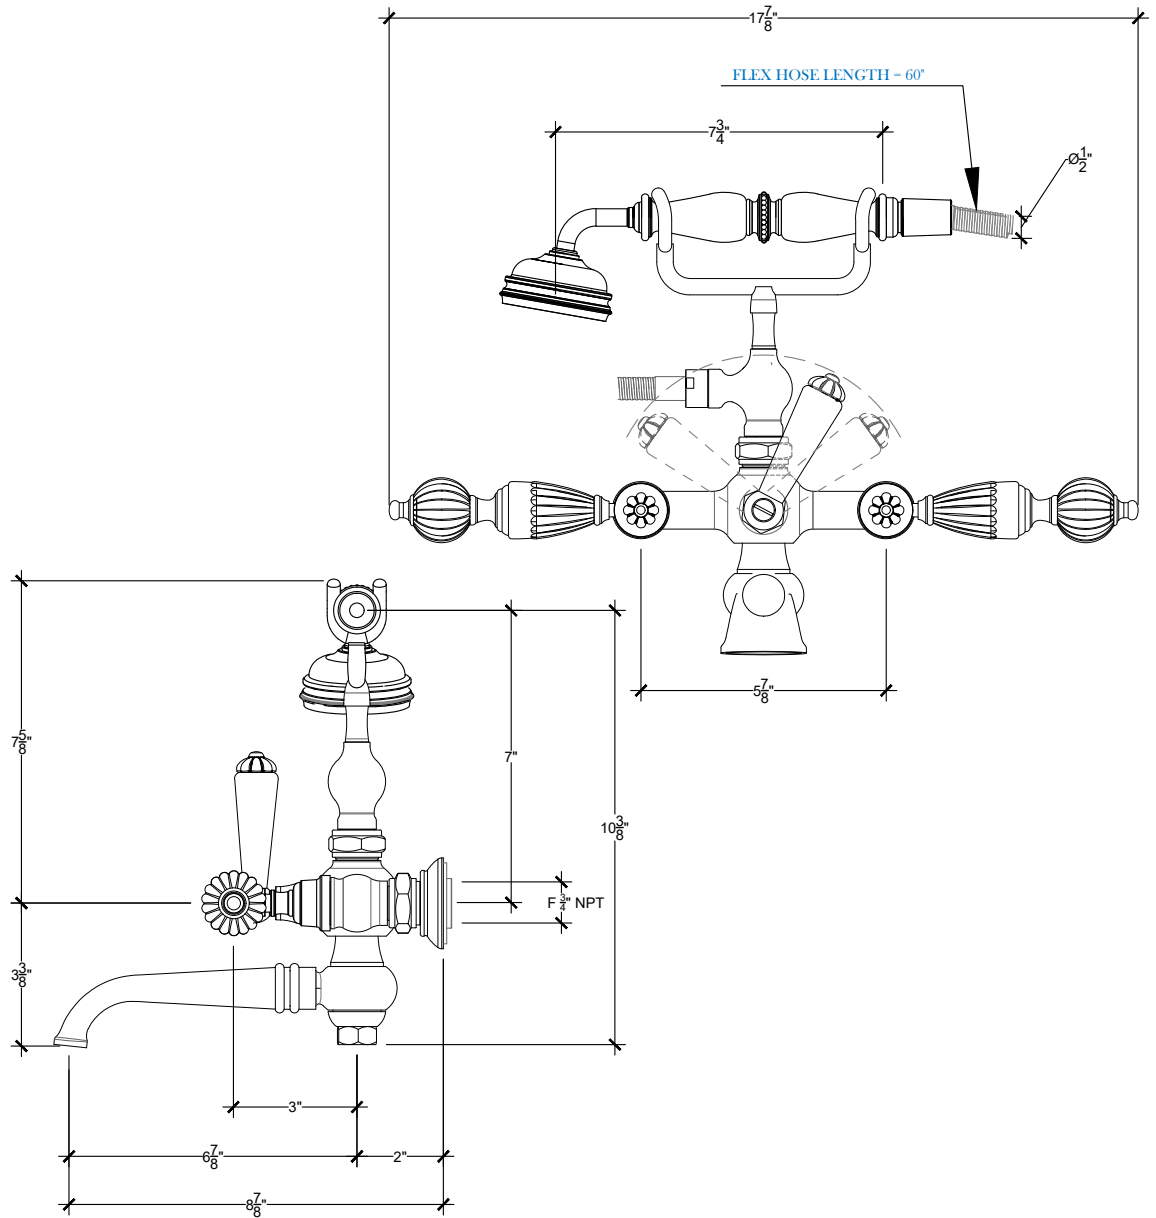

GOLDRON

Floor Mounted Tub Filler with Goldron Handle Levers & Hand Held- 3/4" NPT
Melangeur Bain / Douchette sur Colonnes - 3/4" NPT
Style # 11906255-COLLER

Copyright © Compas 2010 www.compasstone.com

Product Support +1 310 854 3023

REVISED 03-19-20

Technical Drawings are subject to change at Compas' discretion.

GOLDRON

Deck Mounted Goldron Handle Lever - Diverter
Inverseur Automatique sur gorge

GOLDRON

Wall Mounted Tub Filler with Goldron Handle Levers & Hand Held - 3/4" NPT

Melangeur Bain / Deauchette mural - 3/4" NPT

Style # 11906209

GOLDRON

Wall mounted Goldron 2-Way Diverter - 3/4" NPT
Facade D'inverseur 2-points - 3/4" NPT
Style # 11906602

Copyright © Compas 2010 www.compasstone.com