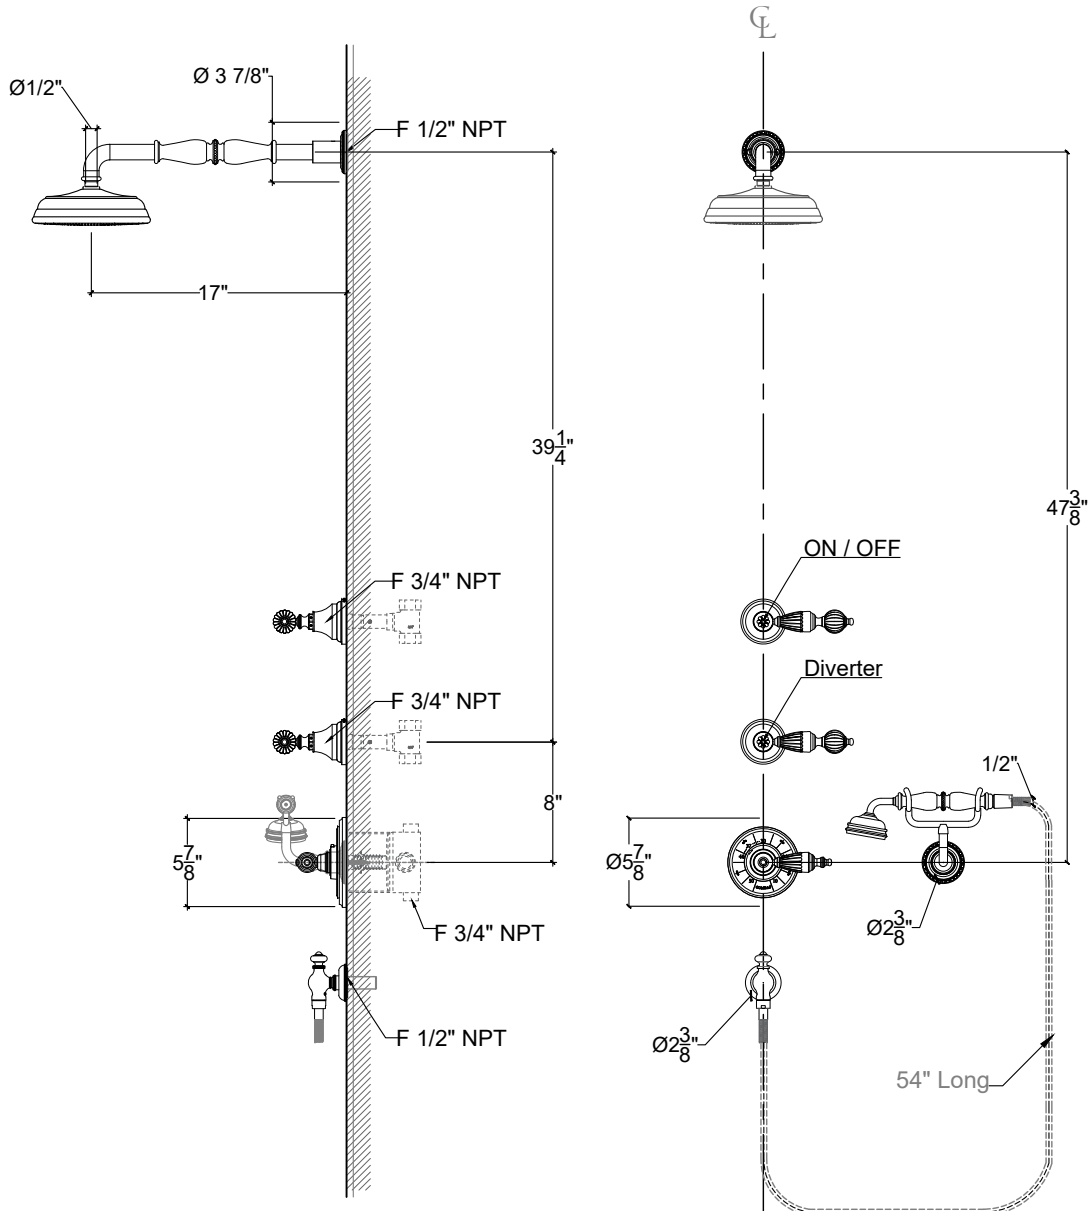

# GOLDRON

Goldron Thermostatic Internal Shower System. Hand Held on Cradle.  
Système de douche mural interne avec Levier "Goldron"  
Ref# 94-119

Copyright © Compas 2010 www.compasstone.com

\* Shower System Available for Cruciform, Tudor, & Segovia Handles

Product Support + 310 854 3023

REVISED 03-19-20

Technical Drawings are subject to change at Compas' discretion.