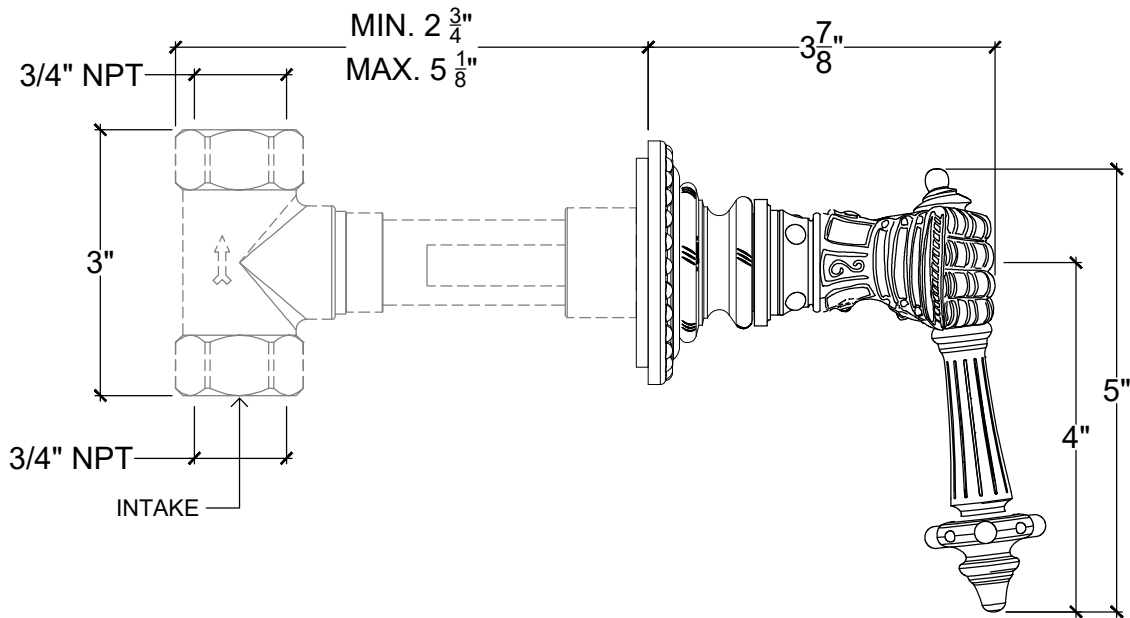

GAUNTLET

Wall mounted lever for tub/shower - 3/4" NPT

Système mural - Levier Gauntlet pour baignoire/douche - 3/4" NPT

Right handle # 09606735

Left handle # 09606736

FRONT VIEW

TOP VIEW