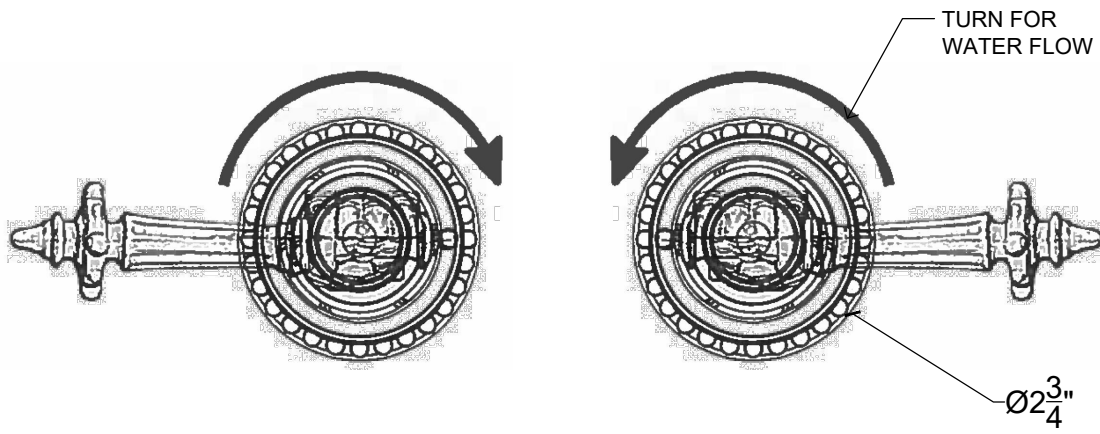

GAUNTLET

Wall mounted lever for tub/shower - 3/4" NPT

Système mural - Levier Gauntlet pour baignoire/douche - 3/4" NPT

Right handle # 09606735

Left handle # 09606736

FRONT VIEW

TOP VIEW