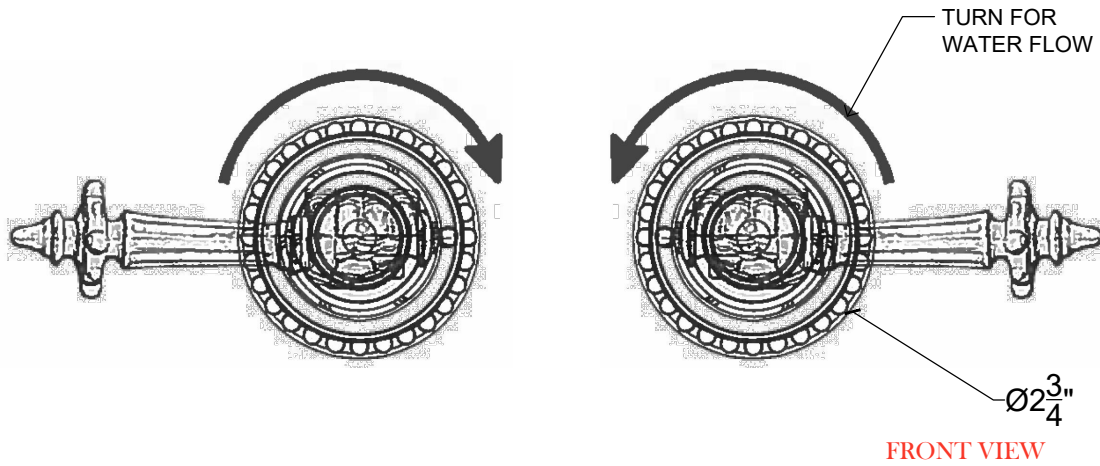

GAUNTLET

Wall mounted lever - 1/2" NPT
Système mural - Levier Gauntlet - 1/2" NPT
Right Handle Style # 09606730
Left Handle Style # 09606731

 COMPAS™