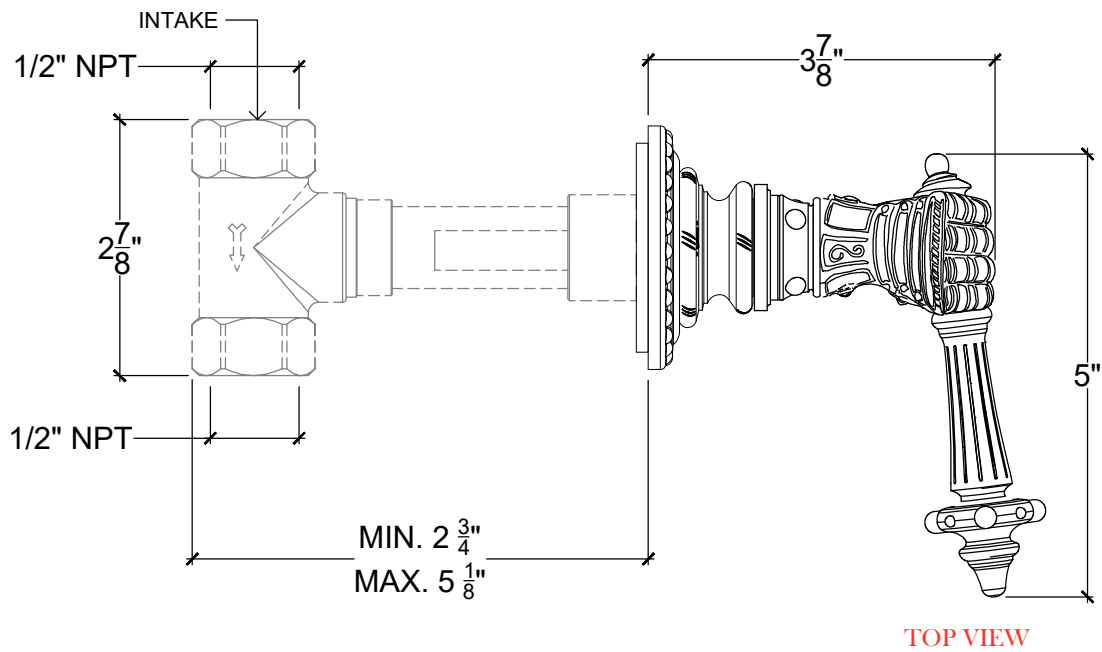

GAUNTLET

Wall mounted lever - 1/2" NPT
Système mural - Levier Gauntlet - 1/2" NPT
Right Handle Style # 09606730
Left Handle Style # 09606731

 COMPAS™