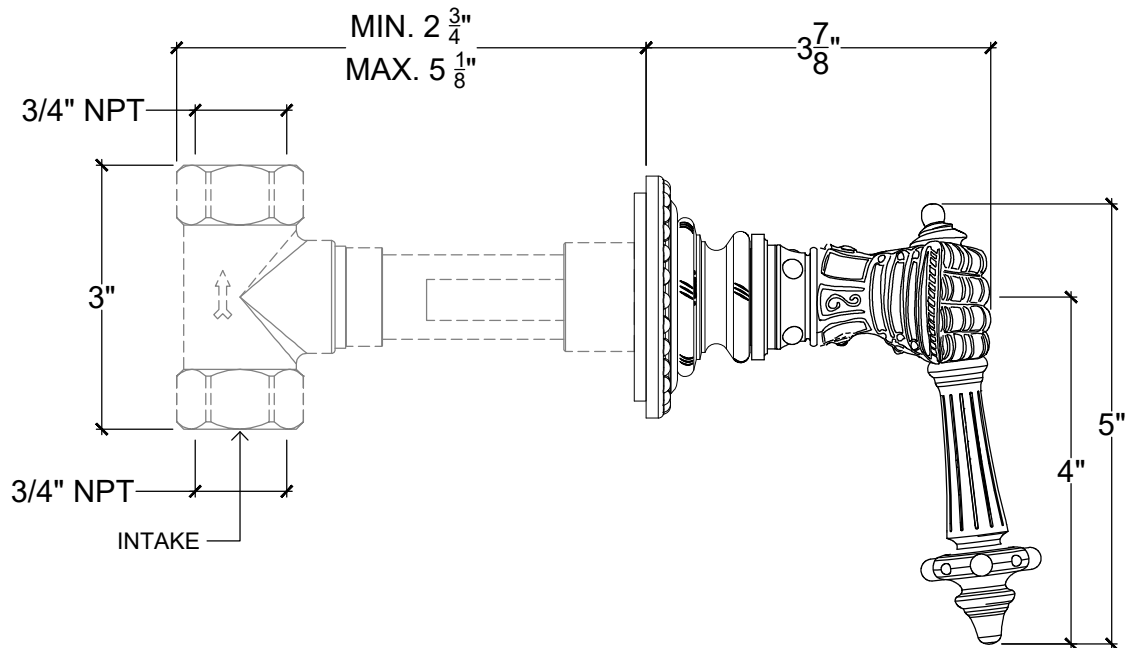

GAUNTLET

Wall Mounted 3/4" Handle for Tub $\frac{3}{4}$ " NPT Right
Handle Lever Style # 9606735
Left Handle Lever Style # 9606736

FRONT VIEW

TOP VIEW