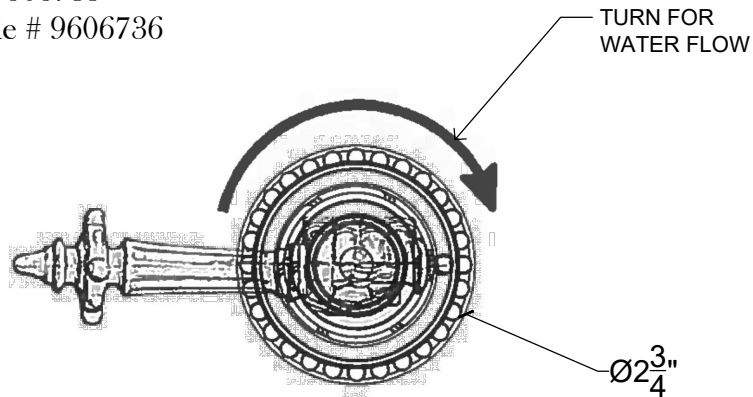

GAUNTLET

Wall Mounted 3/4" Handle for Tub $\frac{3}{4}$ " NPT Right
Handle Lever Style # 9606735
Left Handle Lever Style # 9606736

FRONT VIEW

TOP VIEW