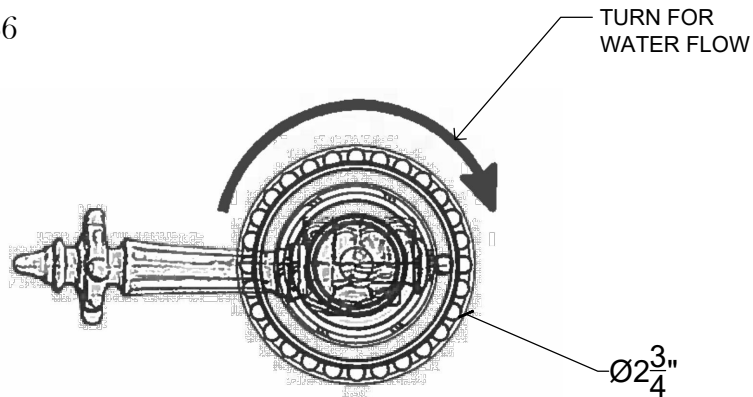

# GAUNTLET

Wall Mounted Handle for Tub/Shower - 3/4" NPT

Système mural - Levier Gauntlet pour baignoire/douche - 3/4" NPT

Right handle Style # 09606735

Left handle # 09606736

FRONT VIEW

TOP VIEW

 COMPAS™