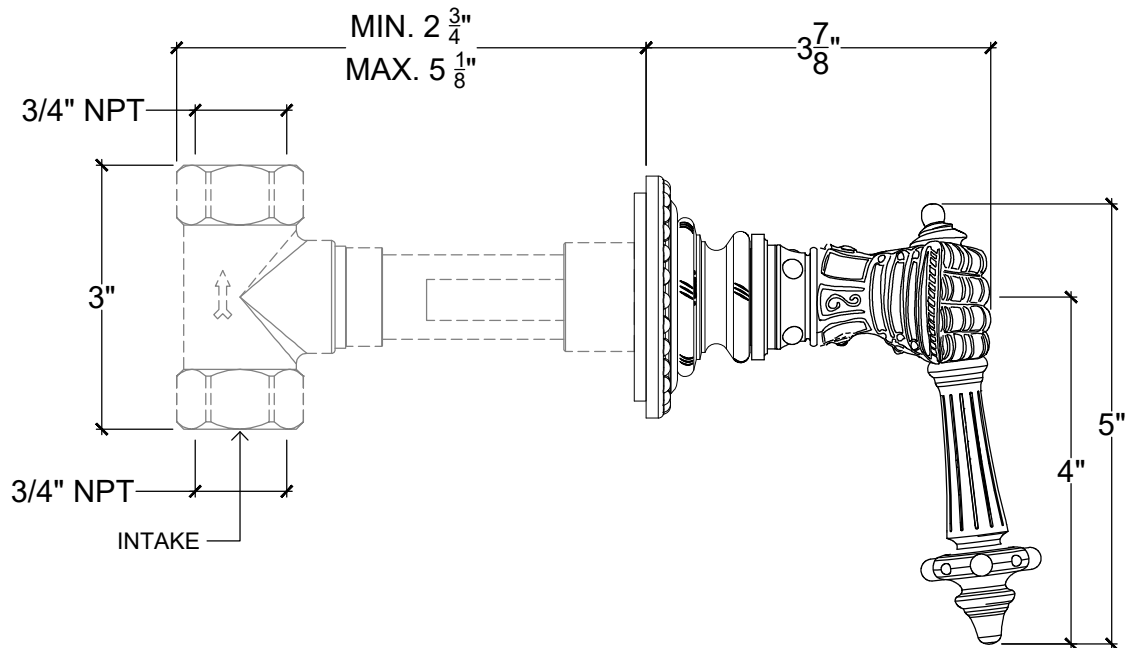

# GAUNTLET

Wall Mounted Handle for Tub/Shower - 3/4" NPT

Système mural - Levier Gauntlet pour baignoire/douche - 3/4" NPT

Right handle Style # 09606735

Left handle # 09606736

FRONT VIEW

TOP VIEW

 COMPAS™