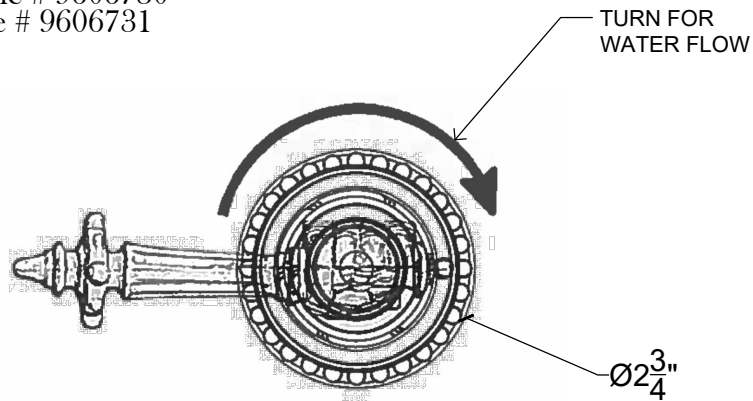

GAUNTLET

Wall Mounted 1/2" Handle for Vanity - 1/2" NPT
Right Handle Lever Style # 9606730
Left Handle Lever Style # 9606731

FRONT VIEW

TOP VIEW