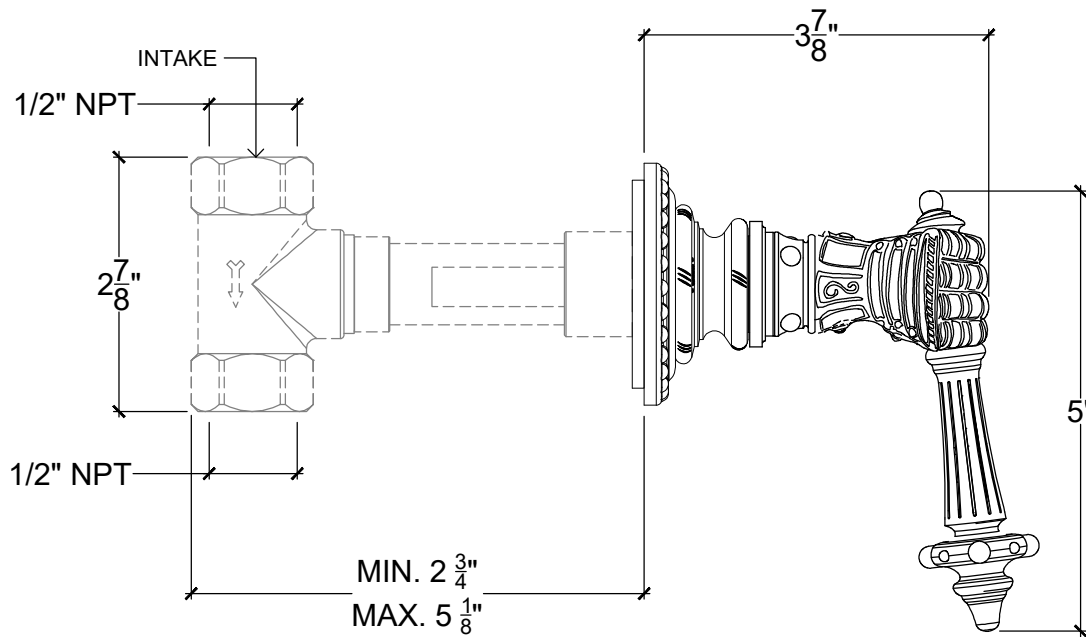

GAUNTLET

Wall Mounted 1/2" Handle for Vanity - 1/2" NPT
Right Handle Lever Style # 9606730
Left Handle Lever Style # 9606731

FRONT VIEW

TOP VIEW