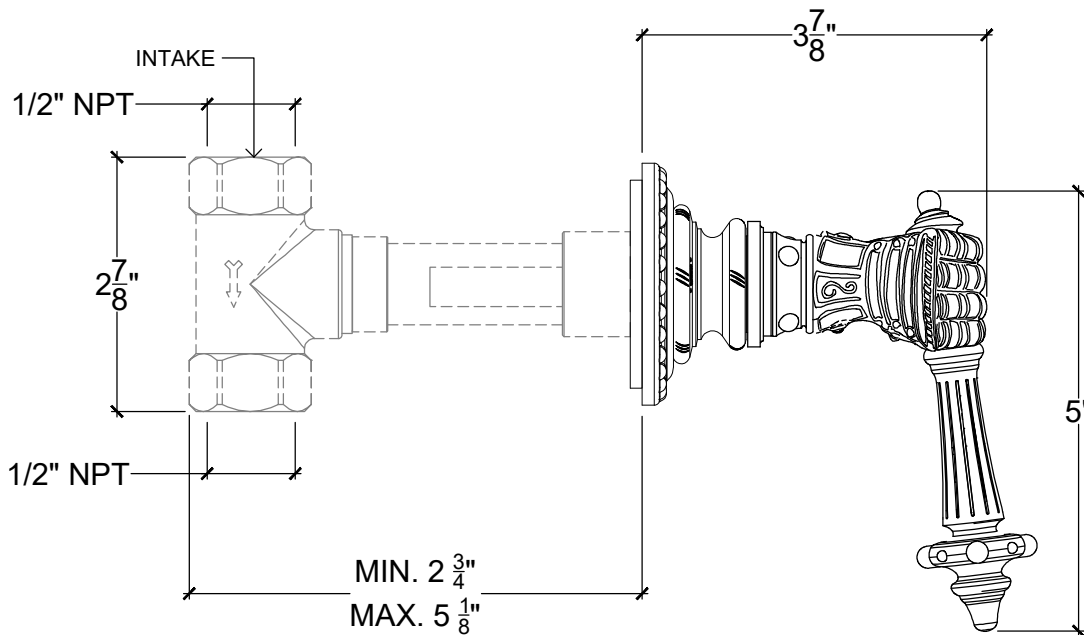

GAUNTLET

Wall Mounted Handle for Tub - 1/2" NPT
Système mural - Levier Gauntlet pour baignoire - 1/2" NPT
Right Handle Style # 09606730
Left Handle Style # 09606731

FRONT VIEW

TOP VIEW