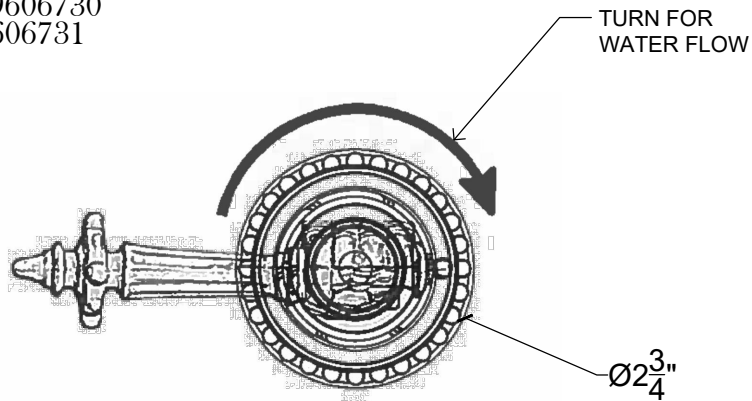

GAUNTLET

Wall Mounted Handle for Tub - 1/2" NPT
Système mural - Levier Gauntlet pour baignoire - 1/2" NPT
Right Handle Style # 09606730
Left Handle Style # 09606731

FRONT VIEW

TOP VIEW