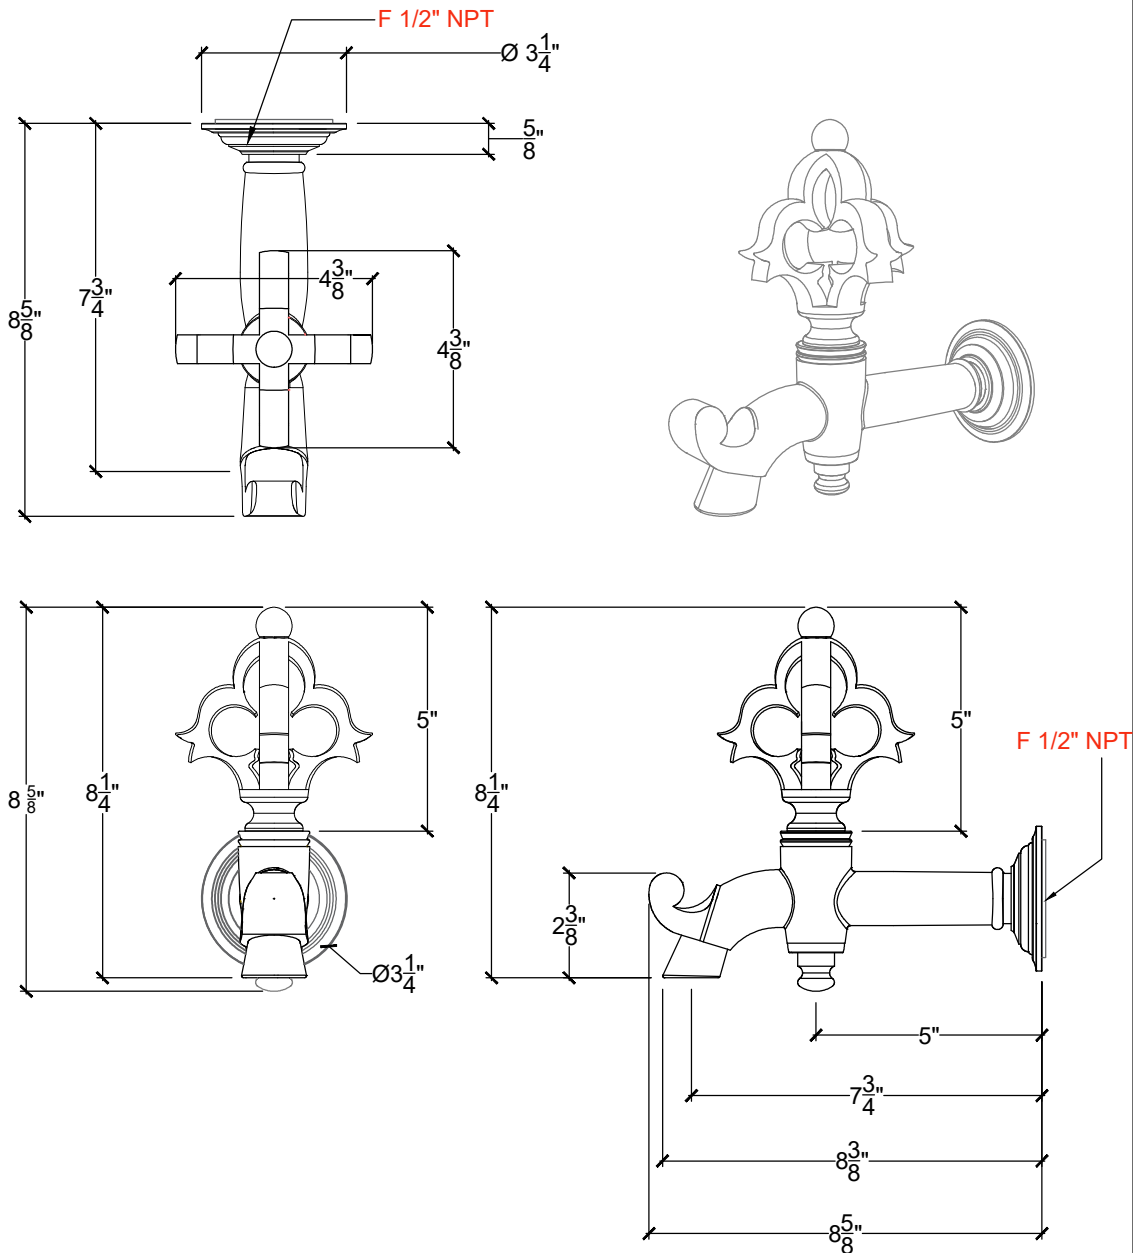

GRAND MACE

Wall Mount Spout for Vanity - 1/2" NPT
Style # 13006102

Copyright © Compass 2010 www.compassstone.com

 COMPAS™

MODIFIED 07-11-19