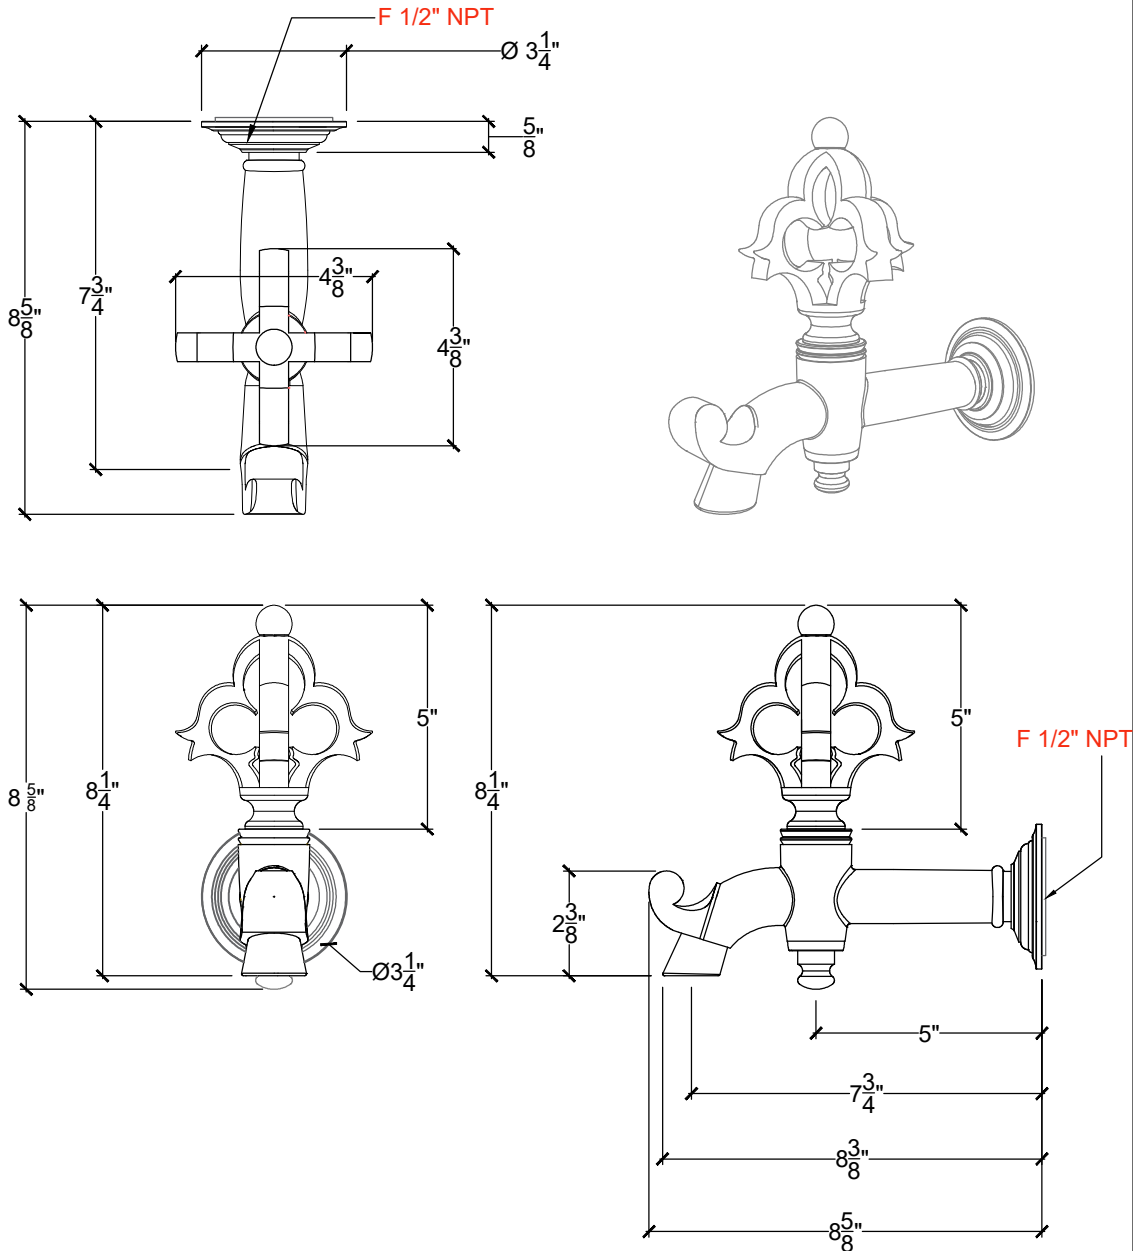

# GRAND MACE

Wall Mounted Spout for Vanity - 1/2" NPT

Montage sur plan - Bec verseur Grand mace pour meuble de lavabo - 1/2" NPT

Style # 13006102

Copyright © Compas 2010 www.compassstone.com

 COMPAS™

MODIFIED 07-11-19