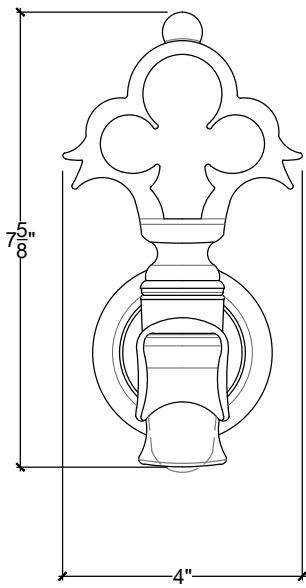

GRAND DUCALE

Wall Mounted Spout for Vanity - 1/2" NPT
Bec de Lavabo Mural - 1/2" NPT
Style # 3206102

FRONT

SIDE

TOP

Copyright © Compas 2010 www.compassstone.com

 COMPAS™