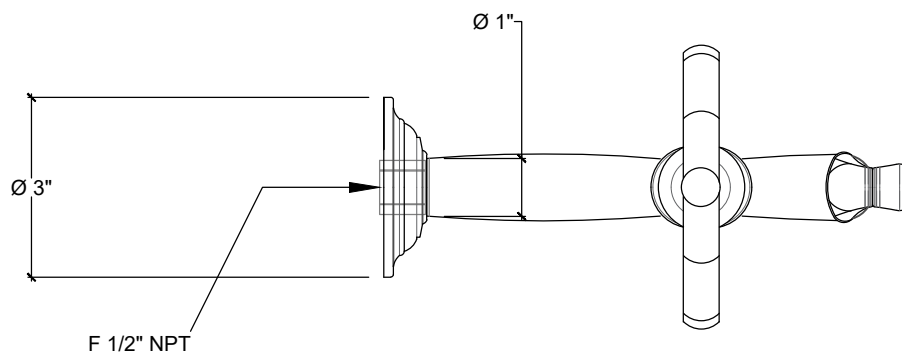

GRAND DUCALE

Wall Mounted Spout for Vanity - 1/2" NPT
Bec de Lavabo Mural - 1/2" NPT
Style # 3206102

FRONT

SIDE

TOP

Copyright © Compas 2010 www.compassstone.com

 COMPAS™