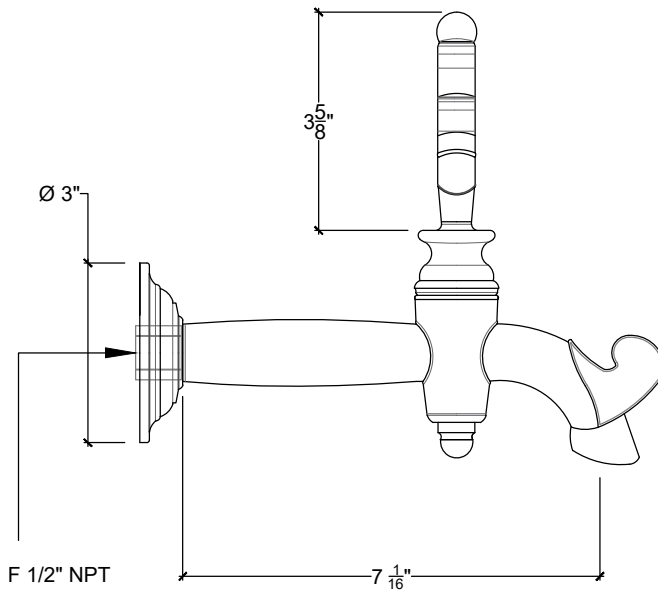

GRAND DUCALE

Wall Mounted Spout for Vanity - 1/2" NPT
Bec de Lavabo Mural - 1/2" NPT
Style # 3206102

FRONT

SIDE

TOP

Copyright © Compas 2010 www.compassstone.com

 COMPAS™