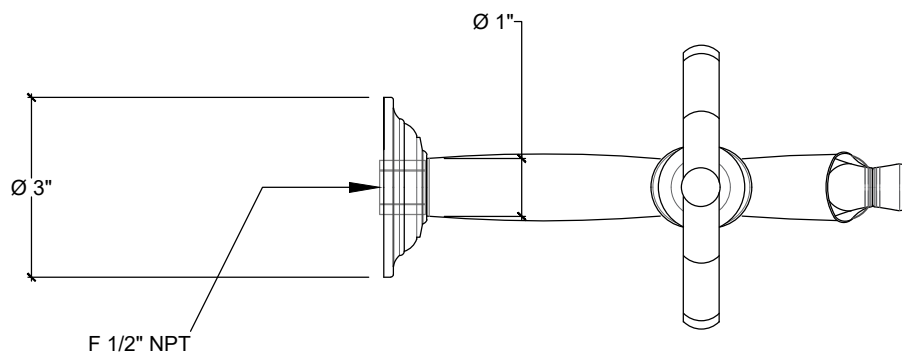

GRAND DUCALE

Wall Mounted Spout for Vanity - 1/2" NPT
Montage mural - Bec verseur Grand Ducale - 1/2" NPT
Style # 03206102

FRONT

SIDE

TOP

Copyright © Compass 2010 www.compassstone.com