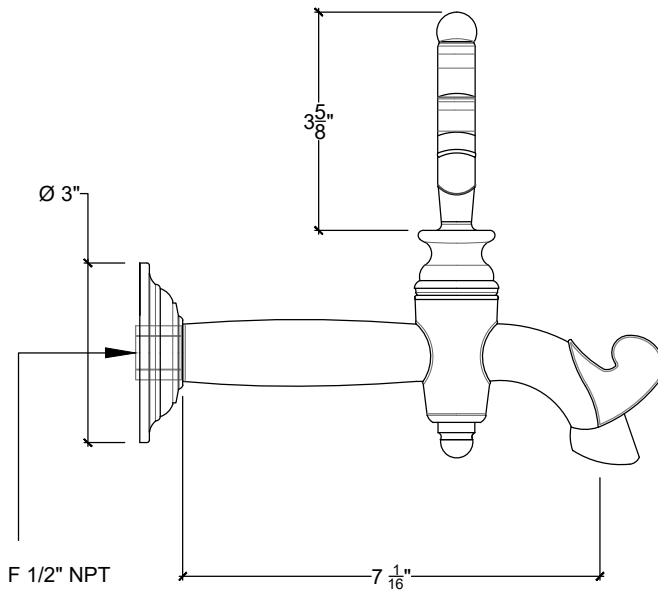

GRAND DUCALE

Wall Mounted Spout for Vanity - 1/2" NPT
Montage mural - Bec verseur Grand Ducale - 1/2" NPT
Style # 03206102

FRONT

SIDE

TOP

Copyright © Compass 2010 www.compassstone.com