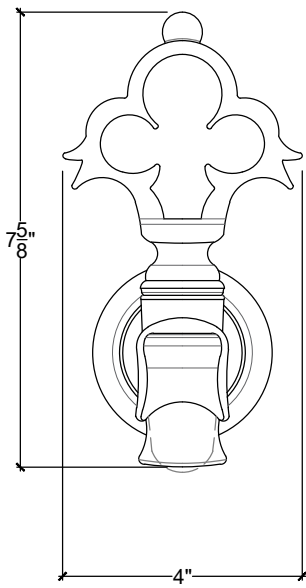

GRAND DUCALE

Wall Mounted Spout for Vanity - 1/2" NPT
Montage mural - Bec verseur Grand Ducale - 1/2" NPT
Style # 03206102

FRONT

SIDE

TOP

Copyright © Compass 2010 www.compassstone.com