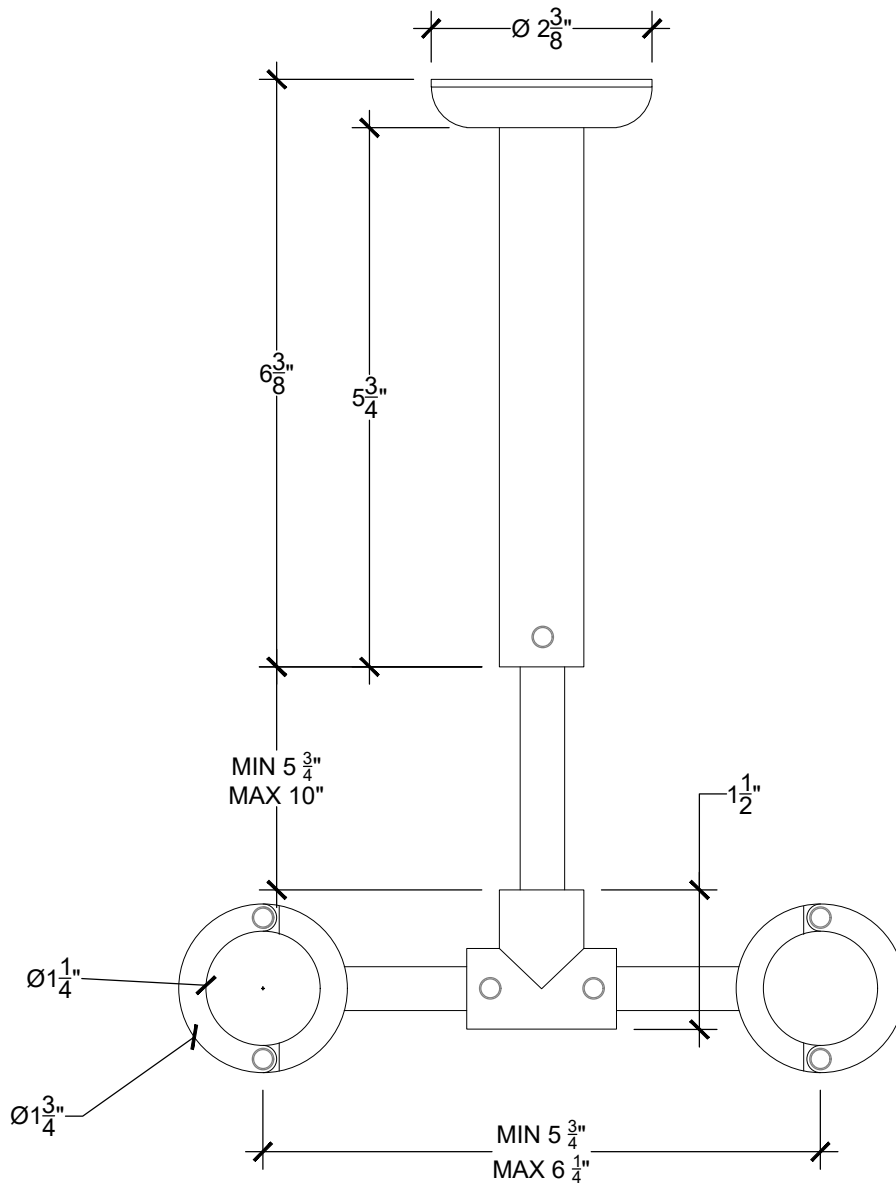

TUB SYSTEM SUPPORT BRACKET

Floor mounted tub filler bracket
T de renfort pour bain douche sur colonne
Style # 6001266-20-25

Copyright COMPAS 2010C www.compassstone.com