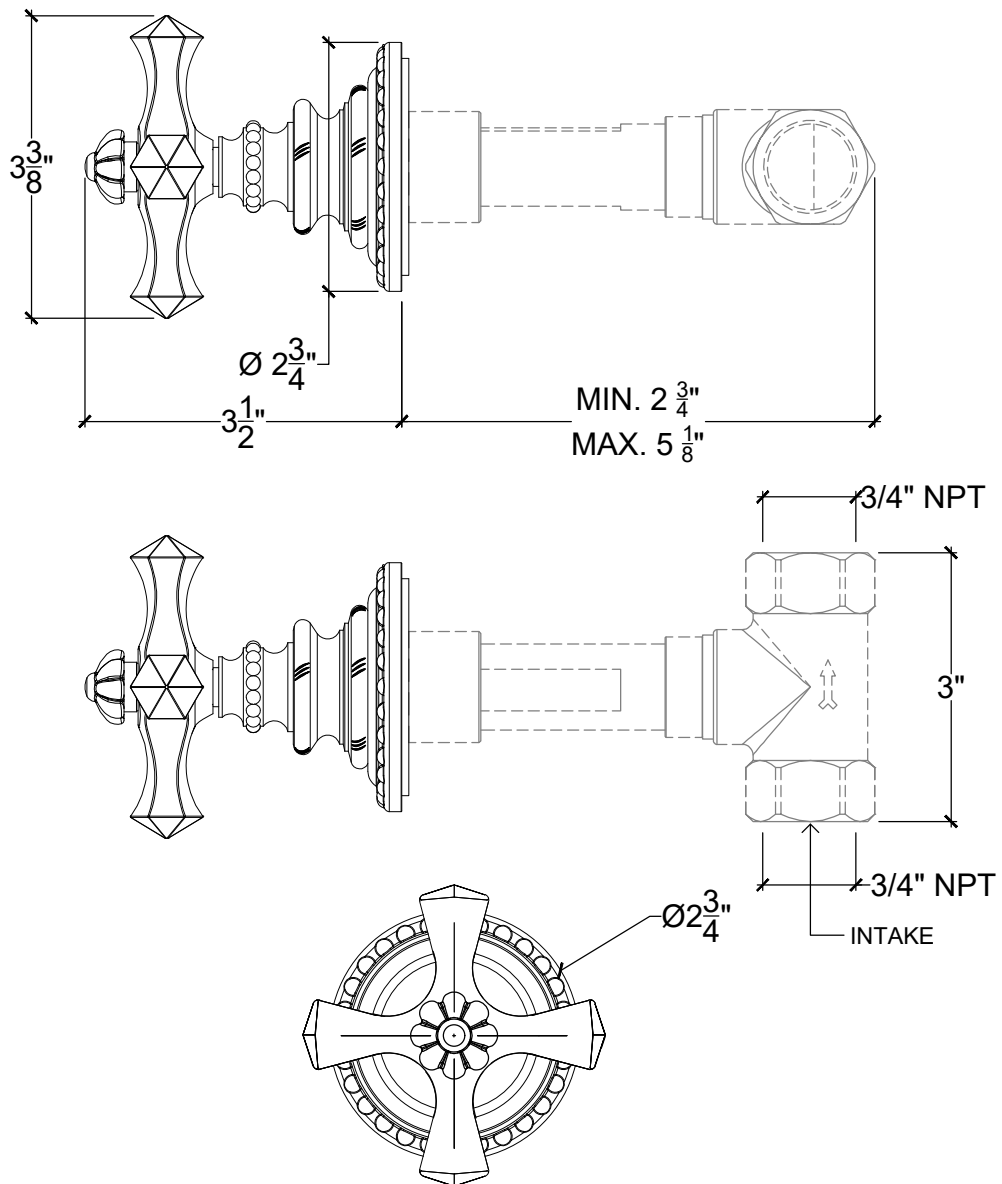

ESTRELLA 3/4"

Wall mounted handle for tub/shower - 3/4" NPT

Montage mural - Poignée Estrella pour douche/baignoire - 3/4" NPT

Ref # 010306735

Copyright © Compas 2010 www.compasstone.com