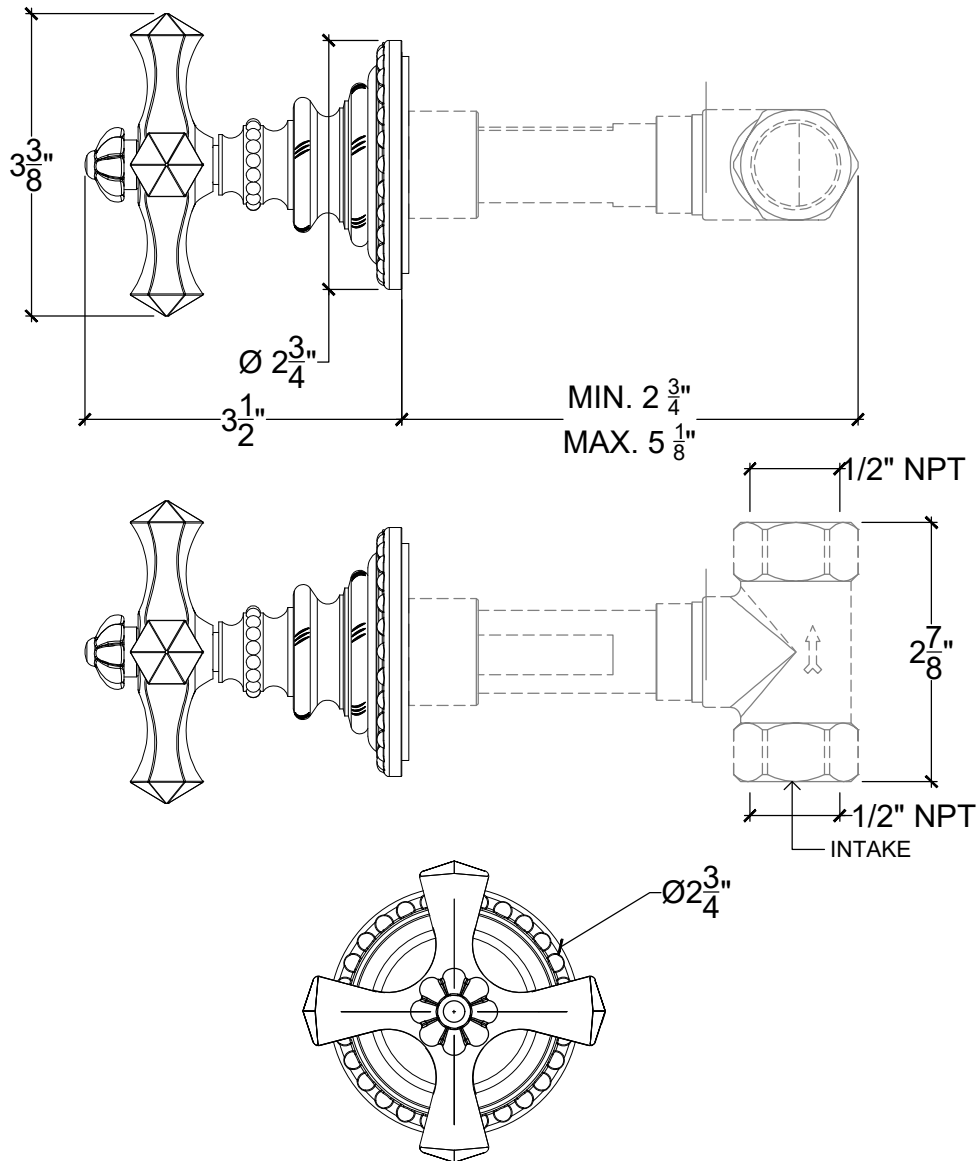

ESTRELLA 1/2"

Wall mounted handle - 1/2" NPT

Montage mural - Poignee Estrella - 1/2" NPT

Ref # 010306730

Copyright © Compas 2010 www.compassstone.com

 COMPAS™

MODIFIED 07-05-2023