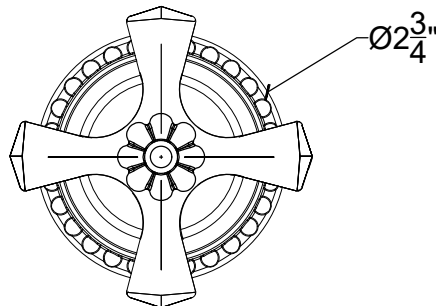

# ESTRELLA 1/2"

Wall mounted handle 1/2" NPT  
Ref # 10306730

Copyright © Compas 2010 www.compasstone.com

 COMPAS™

MODIFIED 02-24-2022