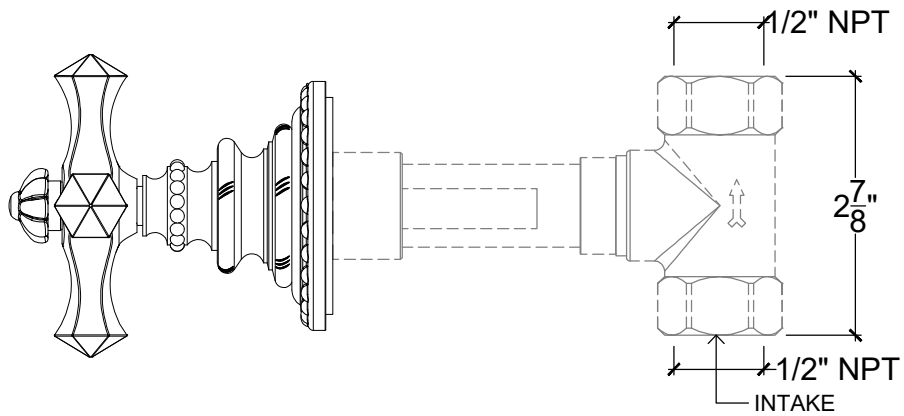

# ESTRELLA 1/2"

Wall mounted handle 1/2" NPT  
Ref # 10306730

Copyright © Compas 2010 www.compasstone.com

 COMPAS™

MODIFIED 02-24-2022