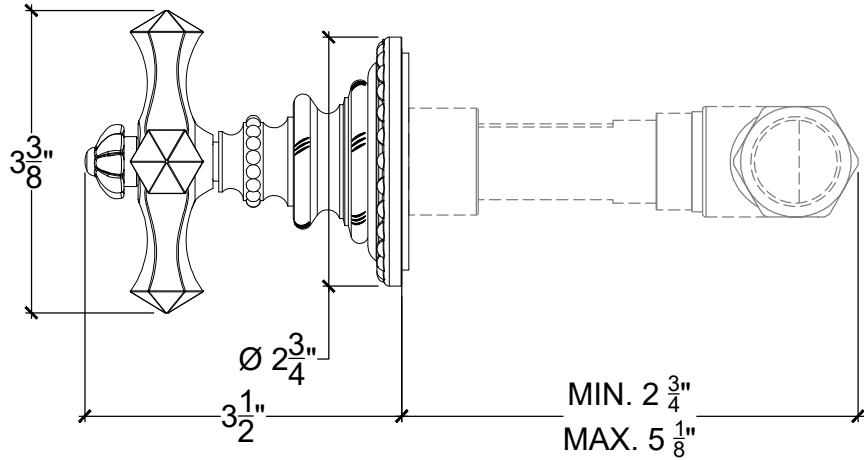

# ESTRELLA 1/2"

Wall mounted handle 1/2" NPT  
Ref # 10306730

Copyright © Compas 2010 www.compasstone.com

 COMPAS™

MODIFIED 02-24-2022