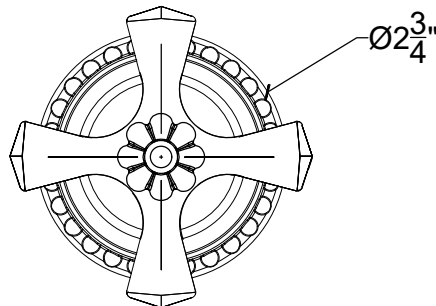

ESTRELLA 1/2"

Wall mounted handle - 1/2" NPT

Montage mural - Levier Estrella - 1/2" NPT

Ref # 10306730

Copyright © Compas 2010 www.compasstone.com

 COMPAS™

MODIFIED 02-24-2022