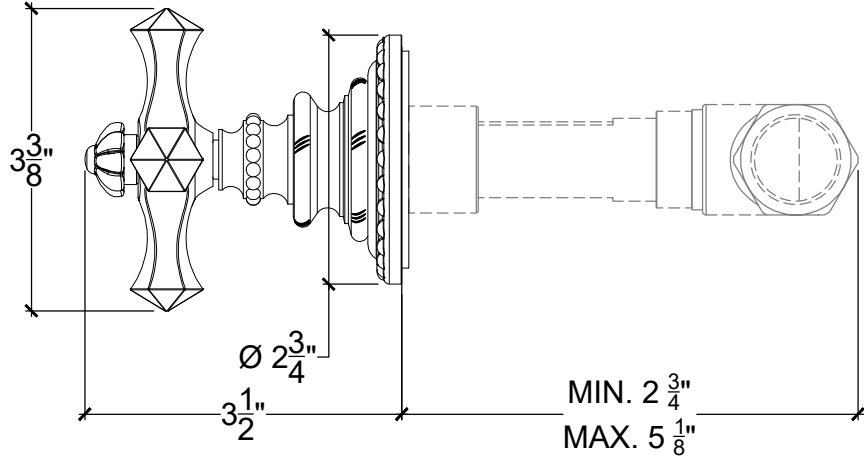

ESTRELLA 1/2"

Wall mounted handle - 1/2" NPT

Montage mural - Levier Estrella - 1/2" NPT

Ref # 10306730

Copyright © Compas 2010 www.compasstone.com

 COMPAS™

MODIFIED 02-24-2022