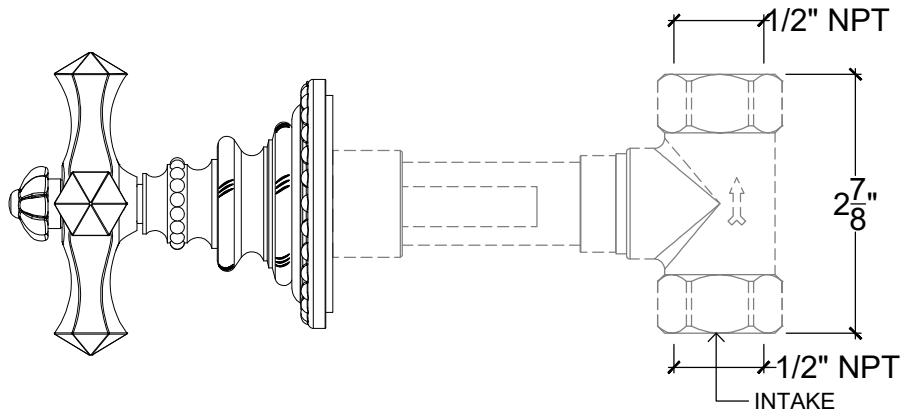

ESTRELLA 1/2"

Wall mounted handle - 1/2" NPT

Montage mural - Levier Estrella - 1/2" NPT

Ref # 10306730

Copyright © Compas 2010 www.compasstone.com

 COMPAS™

MODIFIED 02-24-2022