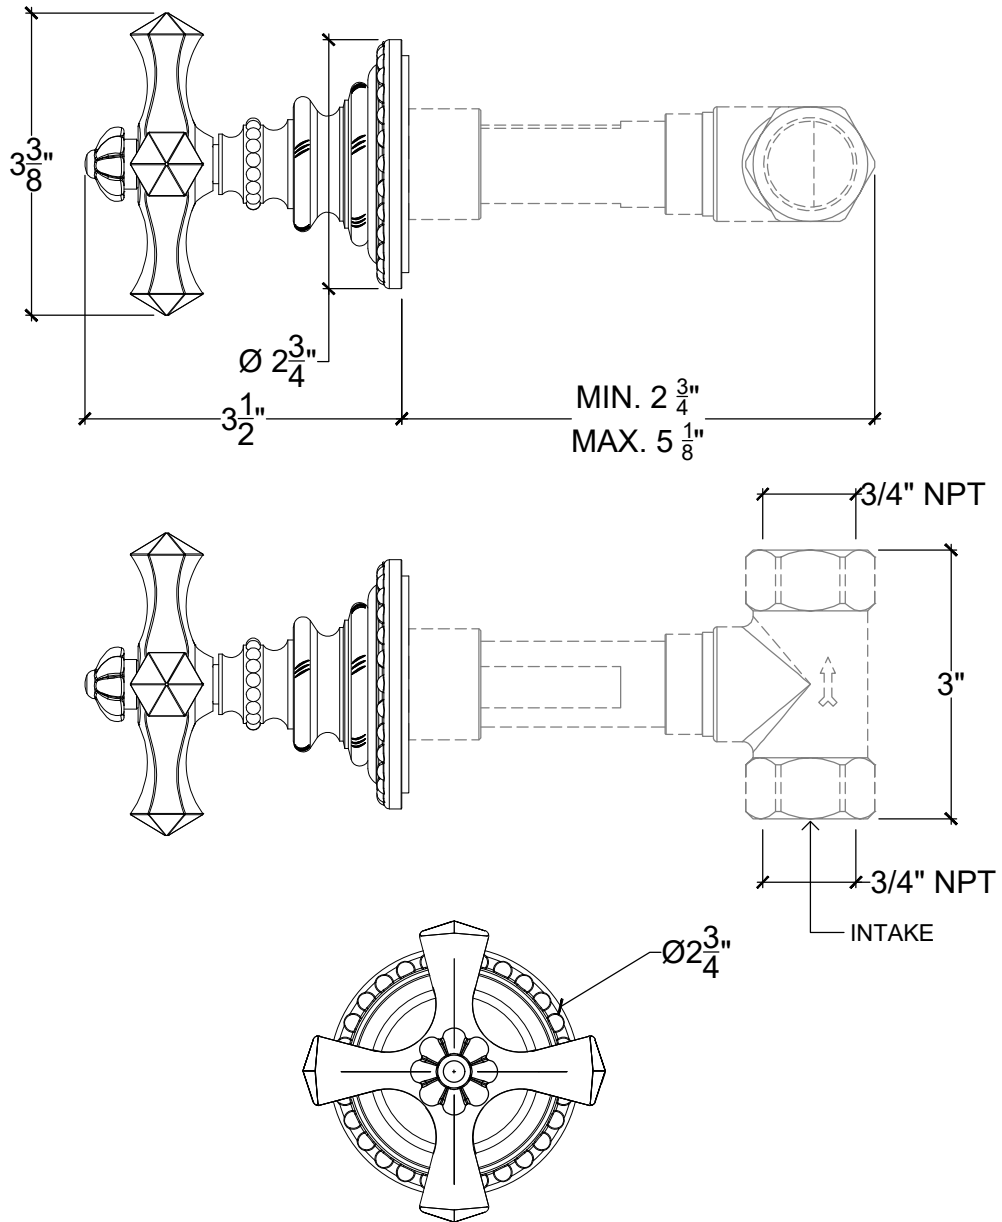

ESTRELLA 3/4"

Wall Mounted Handle 3/4" NPT
Ref # 10306735

Copyright © Compas 2010 www.compasstone.com