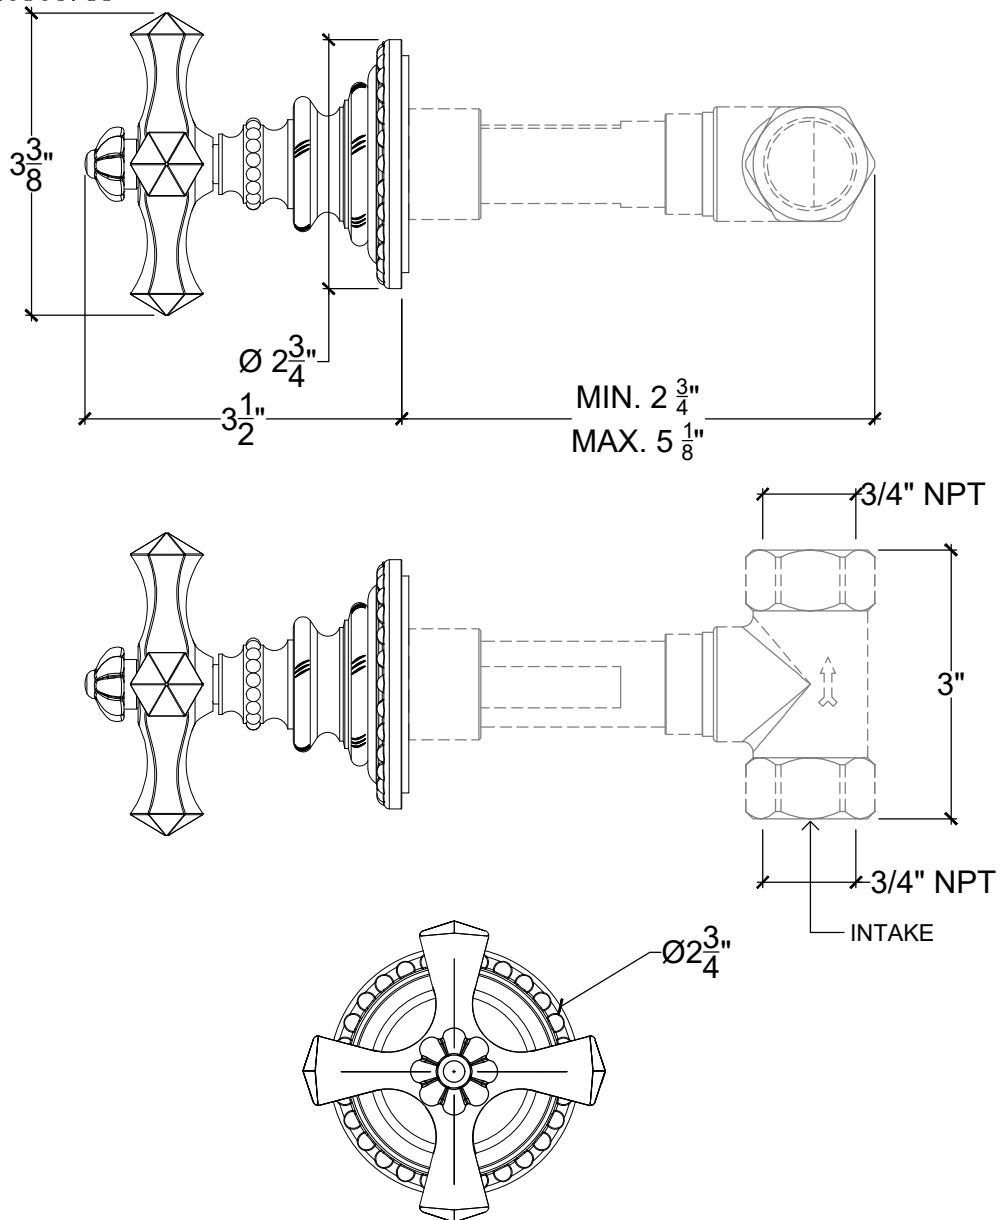

ESTRELLA 3/4"

Wall mounted handle for tub/shower - 3/4" NPT

Montage mural - Levier Estrella pour douche/baignoire - 3/4" NPT

Ref # 10306735

Copyright © Compas 2010 www.compasstone.com