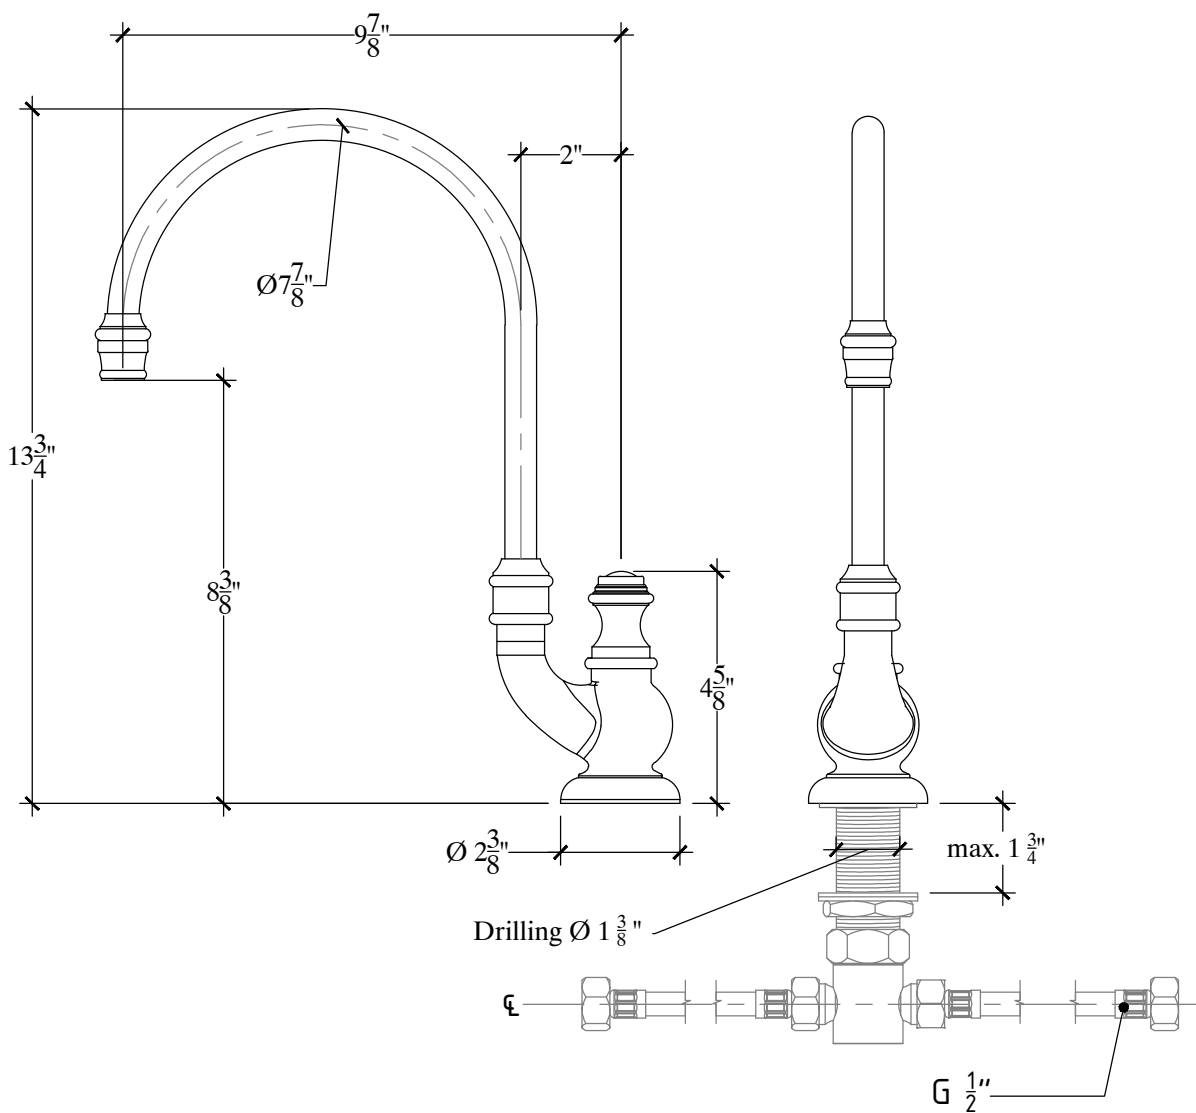

ESPA

Deck mounted kitchen / bar spout (no pop-up) 1/2" - "G"

Water flow: 1.75 gl/m

Ref # 6001189

Copyright © Compas 2010 www.compasstone.com