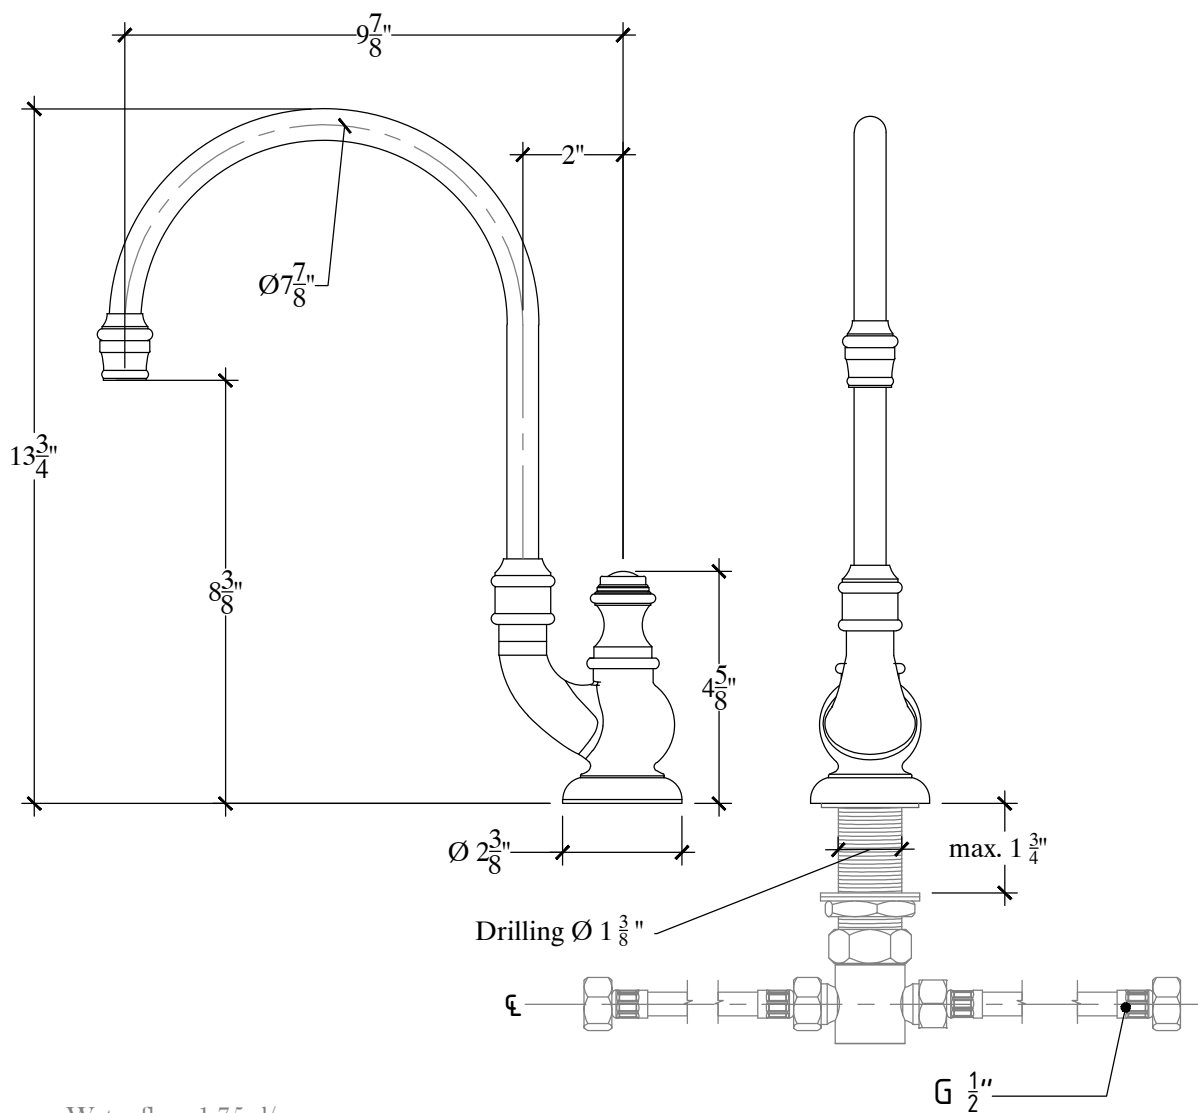

# ESPA

Deck mounted kitchen / bar spout (no pop-up) - 1/2" NPT

Montage sur plan - Bec verseur Cuisine/Bar (Sans tirette d'évacuation) - 1/2" NPT

Ref # 06001189

Copyright © Compas 2010 www.compasstone.com